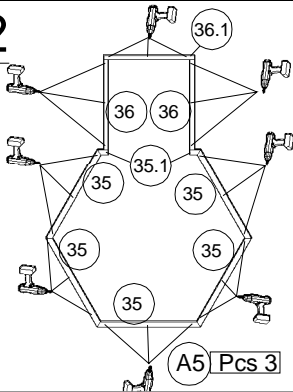

5. GRILL CABIN- 9.2 with extension

No.		Detail	Pcs	Dimention (x, y, z) mm	
A0			34	317 x 1000 x 3	
A1			4	100 x 1100 x 3	
A2			120	335 x 250 x 3	
A3			130	5 x 100	
A4			20	6 x 80	
A5			240	4 x 70	
A6			256	3.5 x 45	
A7			45	3 x 30	
A8			15	3 x 16	
A9			32	4.2 x 13	
A10			1 p	2.5 x 20	
A11			3	2 x 50	
A12			3	4 x 53	
A13			1	315 x 640 x 25	
A14			2	195 x 595 x 25	
A15			3	12 x 1300	
A16			3	_____	
A17			1	_____	
A18			1	_____	

1- Grill cabin 9.2 with extension

2- Grill cabin 9.2 with extension

3- Grill cabin 9.2 with extension

4- Grill cabin 9.2 with extension

5.Grill cabin - 9.2 with extension

6 - Grill cabin 9.2 with extension

1

2

3

4

5

7- Grill cabin 9.2 with extension

8- Grill cabin 9.2 with extension

9- Grill cabin 9.2 with extension