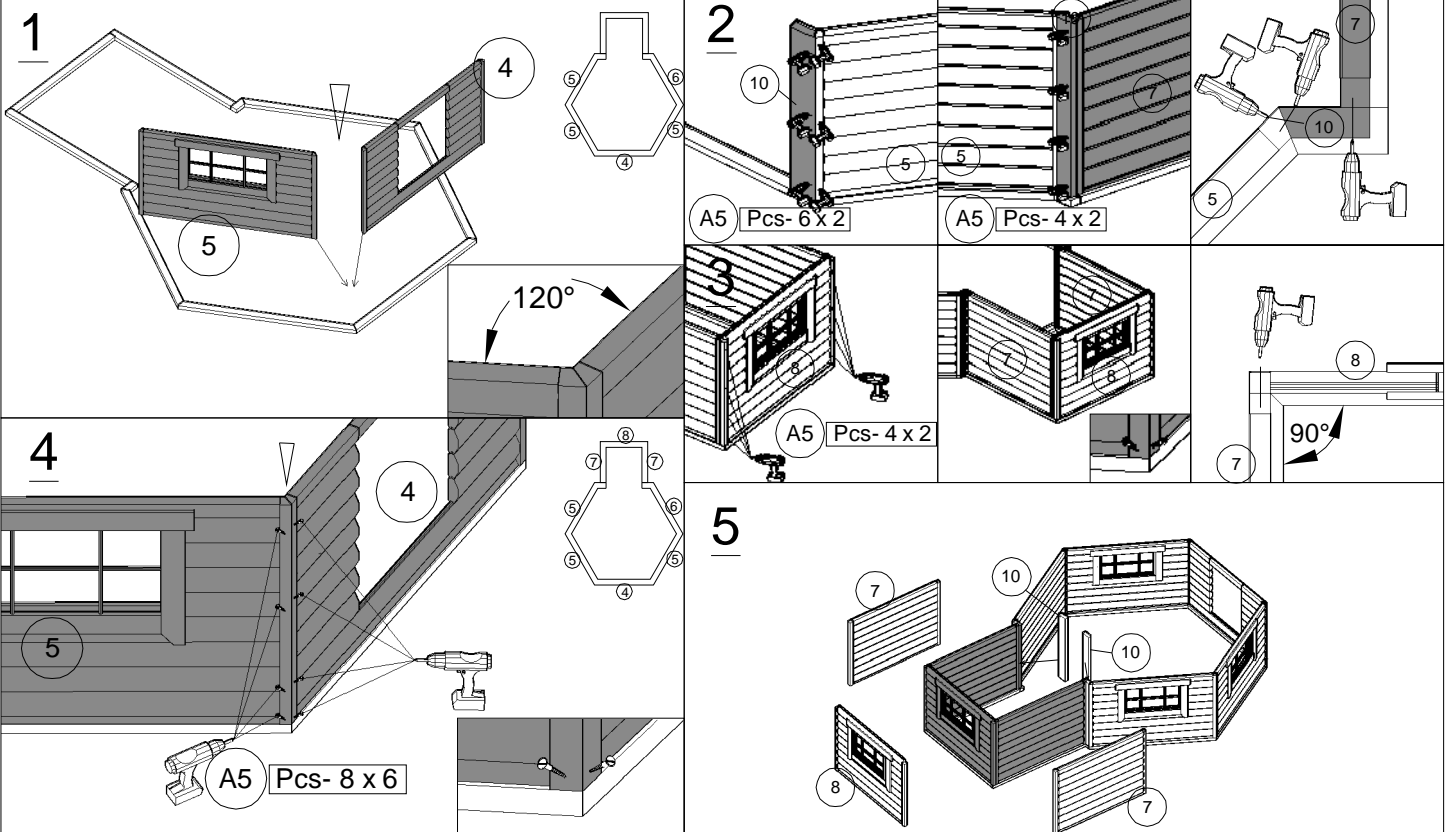

2- Grill cabin 9.2 with extension