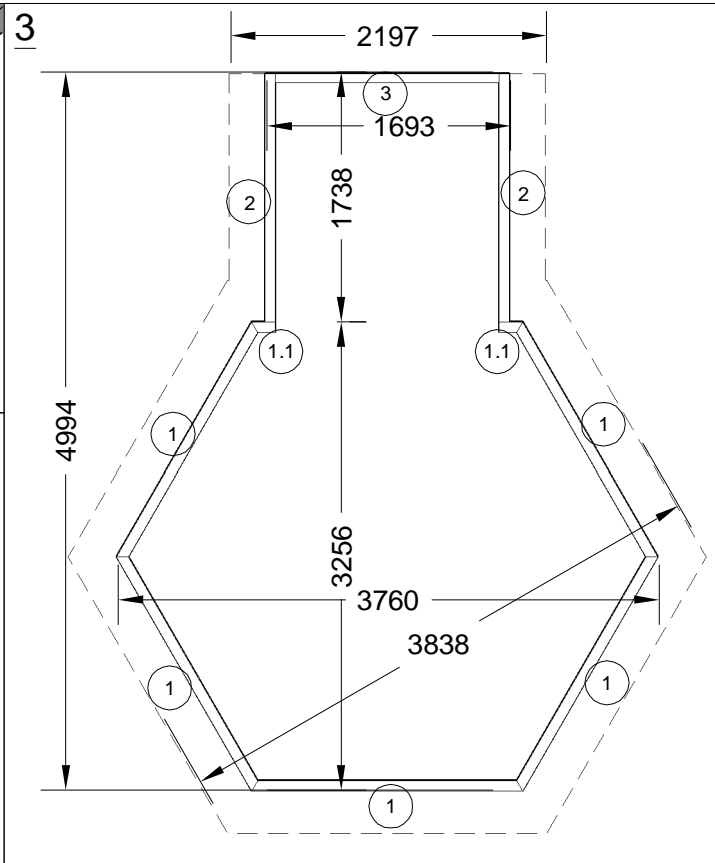

1- Grill cabin 9.2 with extension