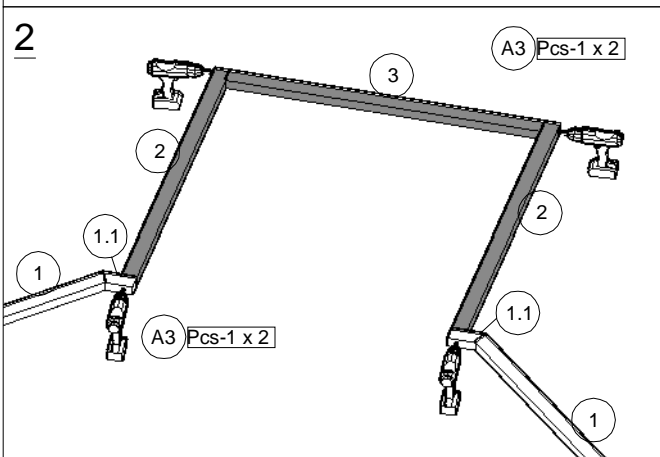

1- Grill cabin 9.2 with extension