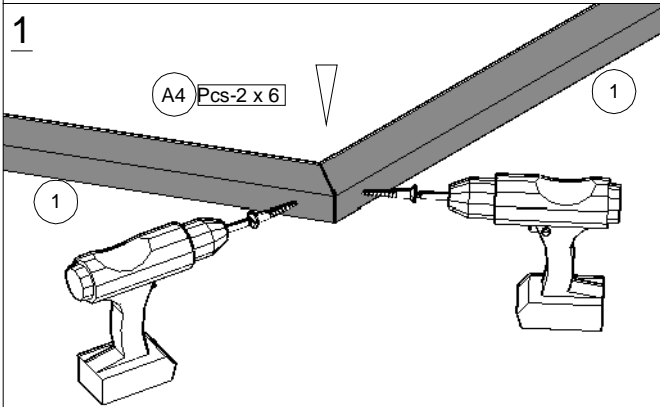

1- Grill cabin 9.2 with extension