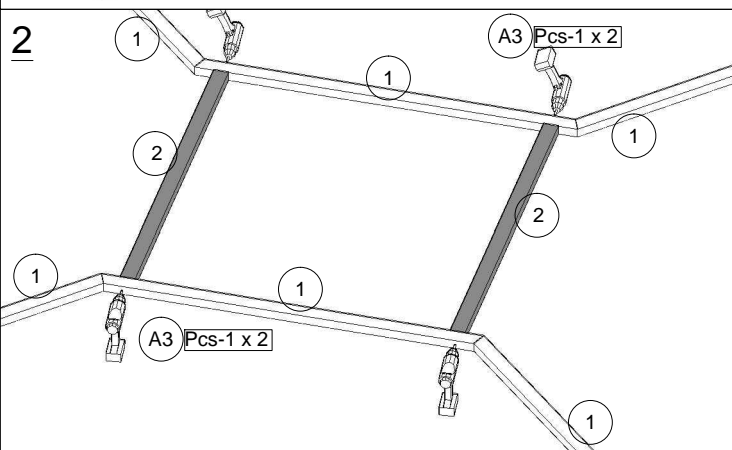

1. Grill cabin 9.2 with extension x 2