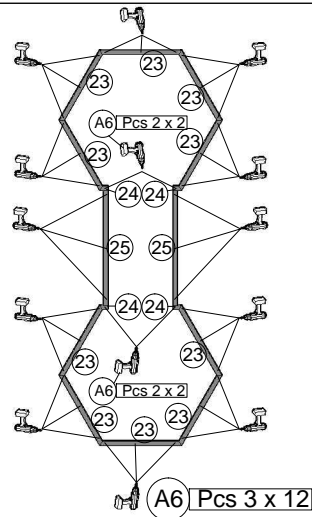

3. GRILL CABIN 9.2 with extension x 2

No.		Detail	Pcs	Dimension (x, y, z) mm	
33			10	200 x 2102 x 18	
34			2	200 x 555 x 18	
35			1	200 x 1960 x 18	
36			6	70 x 777 x 18	
37			6	70 x 1155 x 18	
38			12	70 x 2280 x 18	
39			4	70 x 1709 x 18	
40			2	190 x 1500 x 45	
41			1	1500 x 780 x 65	
42			2	324 x 305 x 28	
43			1	584 x 848 x 63	
44			1	493 x 820 x 63	
45			1	493 x 820 x 63	
46			1	850 x 1080 x 57	
47			1	890 x 1053 x 57	
48			2	880 x 90 x 18	
49			2	70 x 1570 x 18	
50			1	70 x 736 x 18	
51			1	95 x 850 x 18	
52			2	70 x 541 x 18	
53			15	310 x 310 x 115	
54			2	70 x 1828 x 45	9.2 SKS 2
55			2	70 x 2244 x 45	9.2 SKS 1
56			1	70 x 1400 x 45	9.2 SKS 3
57			5	195 x 1828 x 45	9.2 SL 2

1. Grill cabin 9.2 with extension x 2

2. Grill cabin 9.2 with extension x 2

3. Grill cabin 9.2 with extension x 2

4. Grill cabin 9.2 with extension x 2

5. Grill cabin 9.2 with extension x 2

1

2

3

4

5

6. Grill cabin 9.2 with extension x 2

7. Grill cabin 9.2 with extension x 2

8. Grill cabin 9.2 with extension x 2

9. Grill cabin 9.2 with extension x 2

10. Grill cabin 9.2 with extension x 2

11. Grill cabin 9.2 with extension x 2