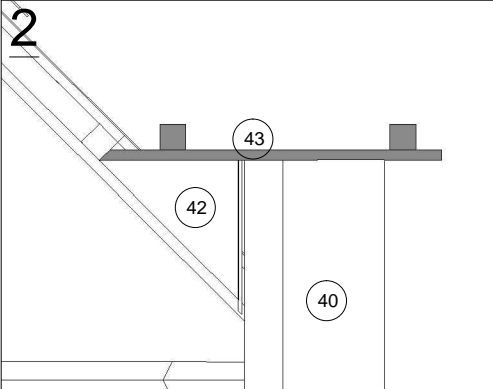

2. GRILL CABIN 9.2 with extension x 2

No.	 Detail	Pcs	Dimension (x, y, z) mm	
21		3	1816 x 2120 x 45	
21.1		1	763 x 881 x 45	
21.2		3	1816 x 2120 x 45	
22		1	1540 x 2230 x 45	
23		10	95 x 1840 x 18	
24		4	95 x 183 x 18	
25		2	95 x 2346 x 18	
26		10	2128 x 2031 x 70	
27		2	2128 x 2031 x 70	
28		1	1379 x 3940 x 70	
29		1	1379 x 3940 x 70	
30		4	293 x 713 x 90	
31		2	70 x 1155 x 18	
32		2	120 x 1155 x 18	

4

5

6. Grill cabin 9.2 with extension x 2

7. Grill cabin 9.2 with extension x 2

8. Grill cabin 9.2 with extension x 2

9. Grill cabin 9.2 with extension x 2

10. Grill cabin 9.2 with extension x 2

11. Grill cabin 9.2 with extension x 2

12. Grill cabin 9.2 with extension x 2

13. Grill cabin 9.2 with extension x 2

14. Grill cabin 9.2 with extension x 2

15. Grill cabin 9.2 with extension x 2

1

2