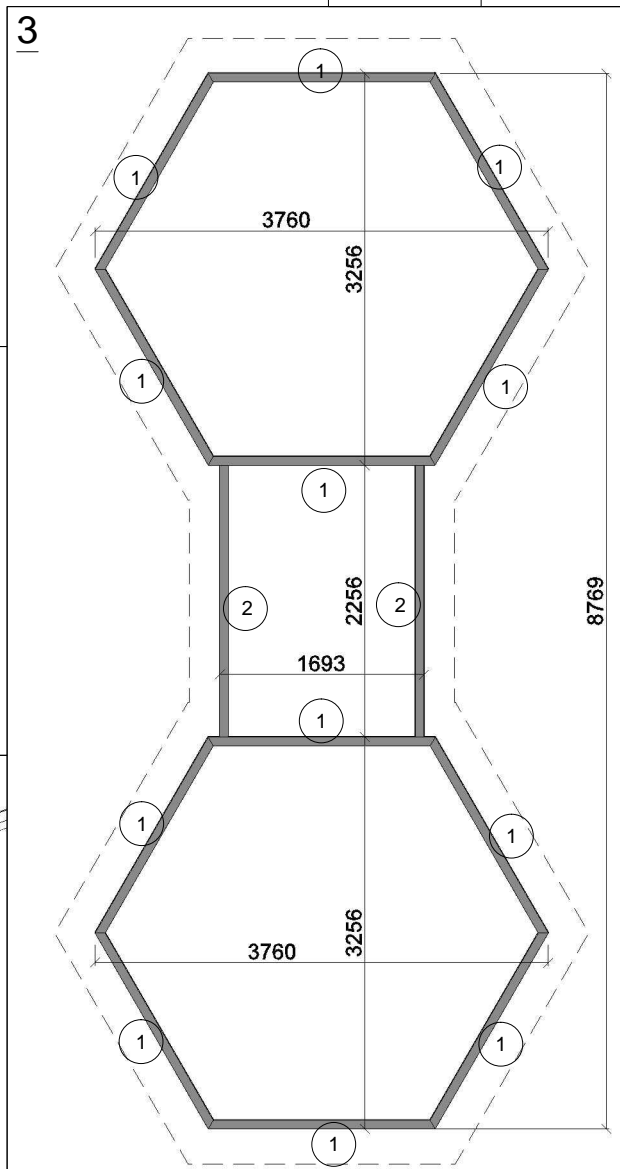

1. Grill cabin 9.2 with extension x 2