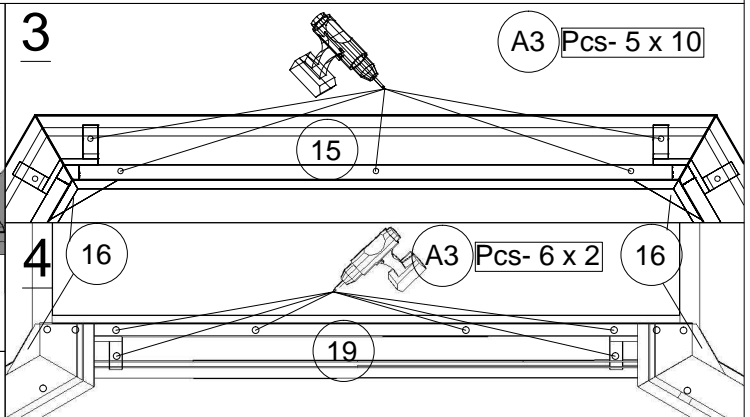

3. GRILL CABIN 9.2 with extension x 2

No.		Detail	Pcs	Dimension (x, y, z) mm	
33			10	200 x 2102 x 18	
34			2	200 x 555 x 18	
35			1	200 x 1960 x 18	
36			6	70 x 777 x 18	
37			6	70 x 1155 x 18	
38			12	70 x 2280 x 18	
39			4	70 x 1709 x 18	
40			2	190 x 1500 x 45	
41			1	1500 x 780 x 65	
42			2	324 x 305 x 28	
43			1	584 x 848 x 63	
44			1	493 x 820 x 63	
45			1	493 x 820 x 63	
46			1	850 x 1080 x 57	
47			1	890 x 1053 x 57	
48			2	880 x 90 x 18	
49			2	70 x 1570 x 18	
50			1	70 x 736 x 18	
51			1	95 x 850 x 18	
52			2	70 x 541 x 18	
53			15	310 x 310 x 115	
54			2	70 x 1828 x 45	9.2 SKS 2
55			2	70 x 2244 x 45	9.2 SKS 1
56			1	70 x 1400 x 45	9.2 SKS 3
57			5	195 x 1828 x 45	9.2 SL 2

1. Grill cabin 9.2 with extension x 2

2. Grill cabin 9.2 with extension x 2

3. Grill cabin 9.2 with extension x 2

4. Grill cabin 9.2 with extension x 2

5. Grill cabin 9.2 with extension x 2

1

2

3

4

5

6. Grill cabin 9.2 with extension x 2

7. Grill cabin 9.2 with extension x 2

8. Grill cabin 9.2 with extension x 2

9. Grill cabin 9.2 with extension x 2

10. Grill cabin 9.2 with extension x 2

11. Grill cabin 9.2 with extension x 2