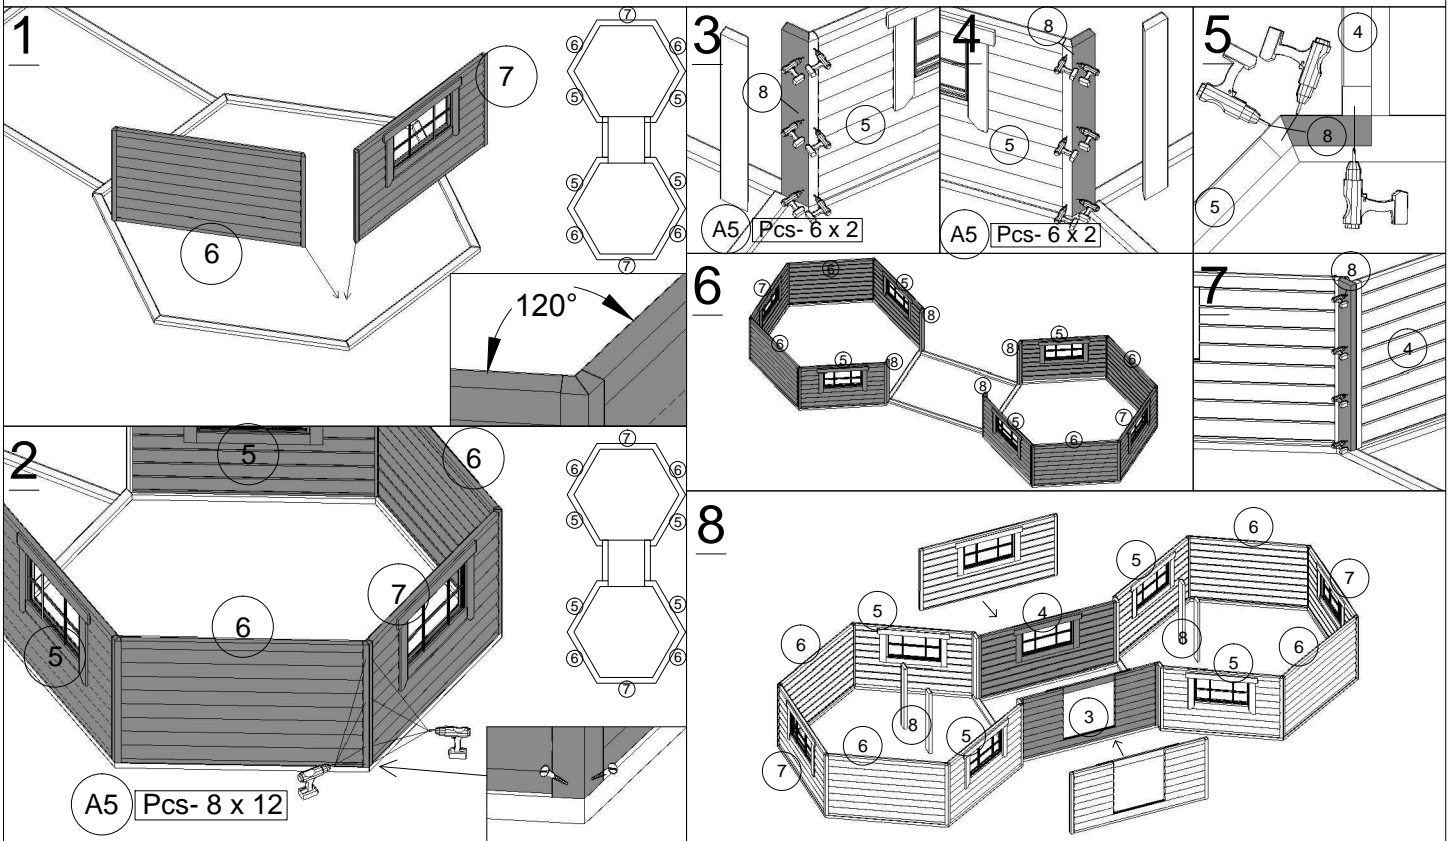

2. Grill cabin 9.2 with extension x 2