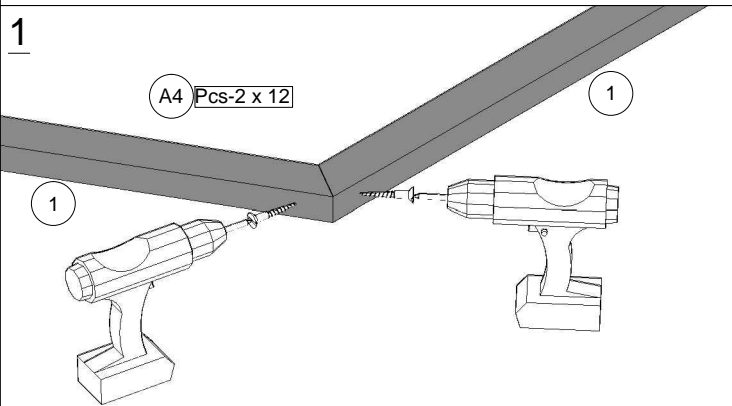

1. Grill cabin 9.2 with extension x 2