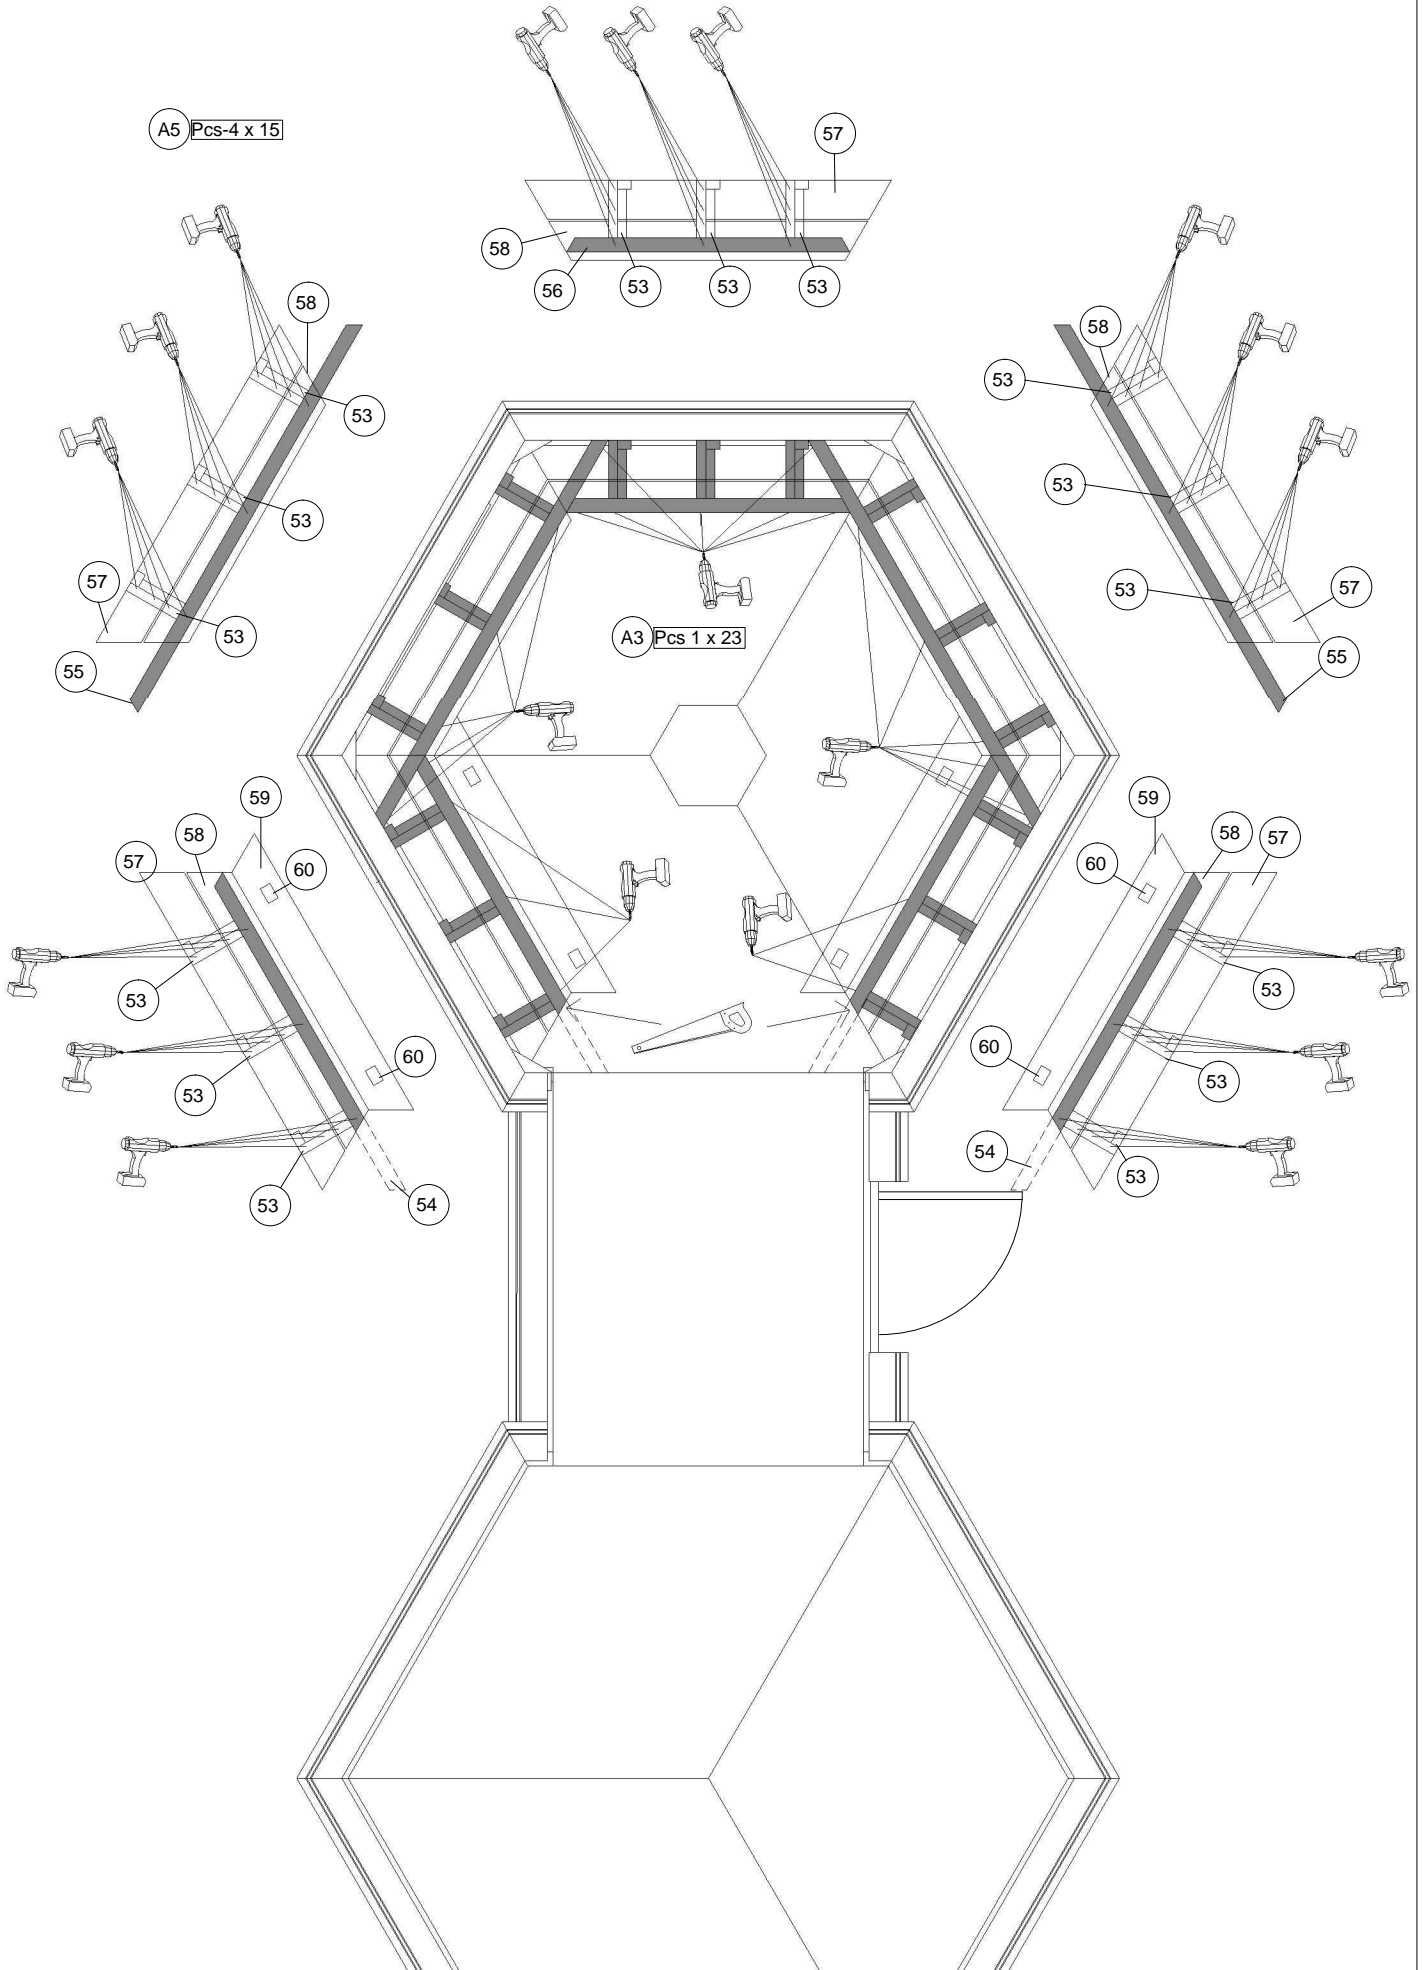

Grill cabin 9.2 with extension x 2

CIBELE

Grill cabin 9.2 with extension x 2

1. GRILL CABIN 9.2 with extension x 2

No.	x y z	Detail	Pcs	Dimension (x, y, z) mm	
1			12	70 x 1880 x 45	
2			2	70 x 2256 x 45	
3			1	1155 x 2256 x 45	
4			1	1155 x 2256 x 45	
5			1	1155 x 1880 x 45	
6			4	1155 x 1880 x 45	
7			2	1155 x 1693 x 45	
8			4	139 x 1155 x 45	
9		 	8	1155 x 195 x 18	
10		 	2	1155 x 195 x 18	
11		 	2	1155 x 195 x 18	
12		 	3	1155 x 195 x 18	
13		 	3	1155 x 120 x 18	
14			4	1155 x 120 x 18	
15			10	2050 x 195 x 45	
16			12	70 x 240 x 45	
17			2	195 x 200 x 45	
18			2	195 x 200 x 45	
19			1	195 x 1956 x 45	
20		 	2	195 x 1106 x 45	

2. GRILL CABIN 9.2 with extension x 2

No.	 Detail	Pcs	Dimension (x, y, z) mm	
21		3	1816 x 2120 x 45	
21.1		1	763 x 881 x 45	
21.2		3	1816 x 2120 x 45	
22		1	1540 x 2230 x 45	
23		10	95 x 1840 x 18	
24		4	95 x 183 x 18	
25		2	95 x 2346 x 18	
26		10	2128 x 2031 x 70	
27		2	2128 x 2031 x 70	
28		1	1379 x 3940 x 70	
29		1	1379 x 3940 x 70	
30		4	293 x 713 x 90	
31		2	70 x 1155 x 18	
32		2	120 x 1155 x 18	

4

5

6. Grill cabin 9.2 with extension x 2

7. Grill cabin 9.2 with extension x 2

8. Grill cabin 9.2 with extension x 2

9. Grill cabin 9.2 with extension x 2

10. Grill cabin 9.2 with extension x 2

11. Grill cabin 9.2 with extension x 2

12. Grill cabin 9.2 with extension x 2

13. Grill cabin 9.2 with extension x 2

14. Grill cabin 9.2 with extension x 2

15. Grill cabin 9.2 with extension x 2

1

2