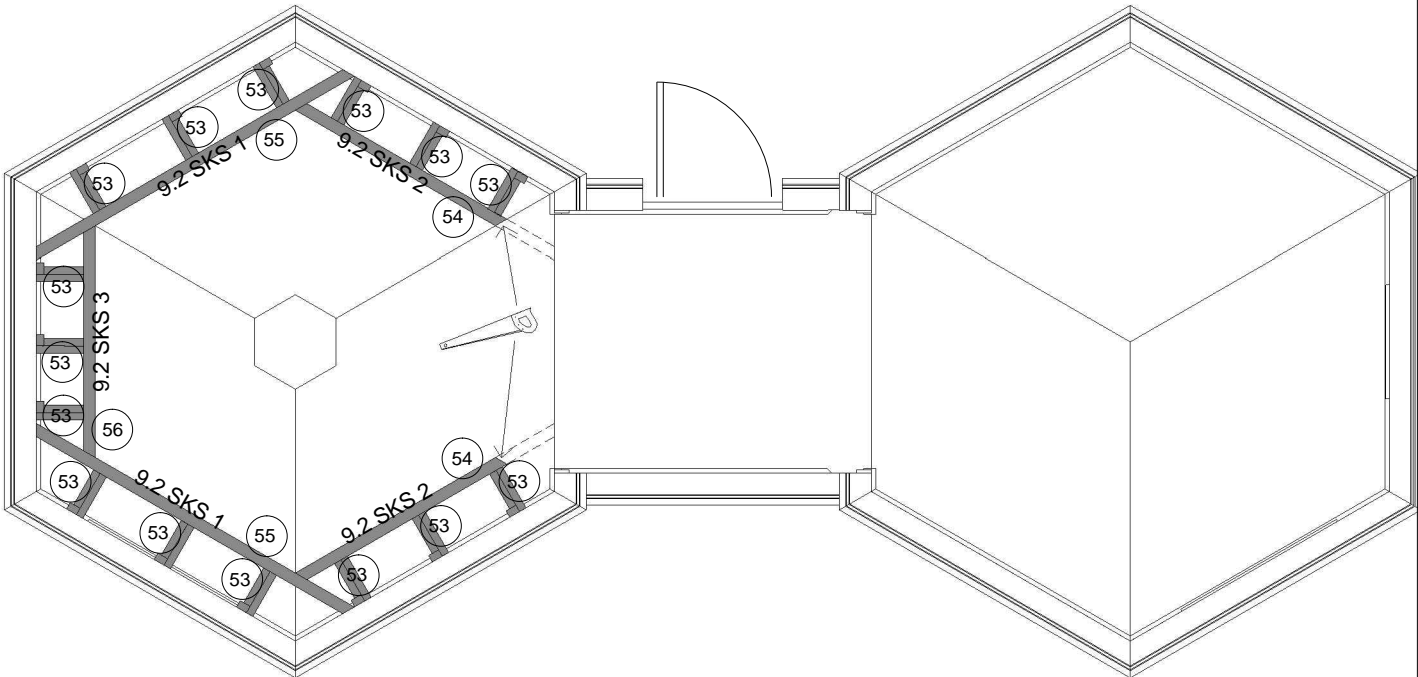

Grill cabin 9.2 with extension x 2

CIBELE

Grill cabin 9.2 with extension x 2

1. GRILL CABIN 9.2 with extension x 2

No.	x y z	Detail	Pcs	Dimension (x, y, z) mm	
1			12	70 x 1880 x 45	
2			2	70 x 2256 x 45	
3			1	1155 x 2256 x 45	
4			1	1155 x 2256 x 45	
5			1	1155 x 1880 x 45	
6			4	1155 x 1880 x 45	
7			2	1155 x 1693 x 45	
8			4	139 x 1155 x 45	
9		 	8	1155 x 195 x 18	
10		 	2	1155 x 195 x 18	
11		 	2	1155 x 195 x 18	
12		 	3	1155 x 195 x 18	
13		 	3	1155 x 120 x 18	
14			4	1155 x 120 x 18	
15			10	2050 x 195 x 45	
16			12	70 x 240 x 45	
17			2	195 x 200 x 45	
18			2	195 x 200 x 45	
19			1	195 x 1956 x 45	
20		 	2	195 x 1106 x 45	

4

5

6. Grill cabin 9.2 with extension x 2

7. Grill cabin 9.2 with extension x 2

8. Grill cabin 9.2 with extension x 2

9. Grill cabin 9.2 with extension x 2

10. Grill cabin 9.2 with extension x 2

11. Grill cabin 9.2 with extension x 2

12. Grill cabin 9.2 with extension x 2

13. Grill cabin 9.2 with extension x 2

14. Grill cabin 9.2 with extension x 2

15. Grill cabin 9.2 with extension x 2

1

2