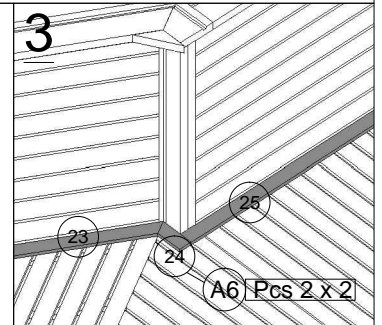

3. GRILL CABIN 9.2 with extension x 2

No.		Detail	Pcs	Dimension (x, y, z) mm	
33			10	200 x 2102 x 18	
34			2	200 x 555 x 18	
35			1	200 x 1960 x 18	
36			6	70 x 777 x 18	
37			6	70 x 1155 x 18	
38			12	70 x 2280 x 18	
39			4	70 x 1709 x 18	
40			2	190 x 1500 x 45	
41			1	1500 x 780 x 65	
42			2	324 x 305 x 28	
43			1	584 x 848 x 63	
44			1	493 x 820 x 63	
45			1	493 x 820 x 63	
46			1	850 x 1080 x 57	
47			1	890 x 1053 x 57	
48			2	880 x 90 x 18	
49			2	70 x 1570 x 18	
50			1	70 x 736 x 18	
51			1	95 x 850 x 18	
52			2	70 x 541 x 18	
53			15	310 x 310 x 115	
54			2	70 x 1828 x 45	9.2 SKS 2
55			2	70 x 2244 x 45	9.2 SKS 1
56			1	70 x 1400 x 45	9.2 SKS 3
57			5	195 x 1828 x 45	9.2 SL 2

1. Grill cabin 9.2 with extension x 2

2. Grill cabin 9.2 with extension x 2

3. Grill cabin 9.2 with extension x 2

4. Grill cabin 9.2 with extension x 2

5. Grill cabin 9.2 with extension x 2

1

2

3

4

5

6. Grill cabin 9.2 with extension x 2

7. Grill cabin 9.2 with extension x 2

8. Grill cabin 9.2 with extension x 2

9. Grill cabin 9.2 with extension x 2

10. Grill cabin 9.2 with extension x 2

11. Grill cabin 9.2 with extension x 2