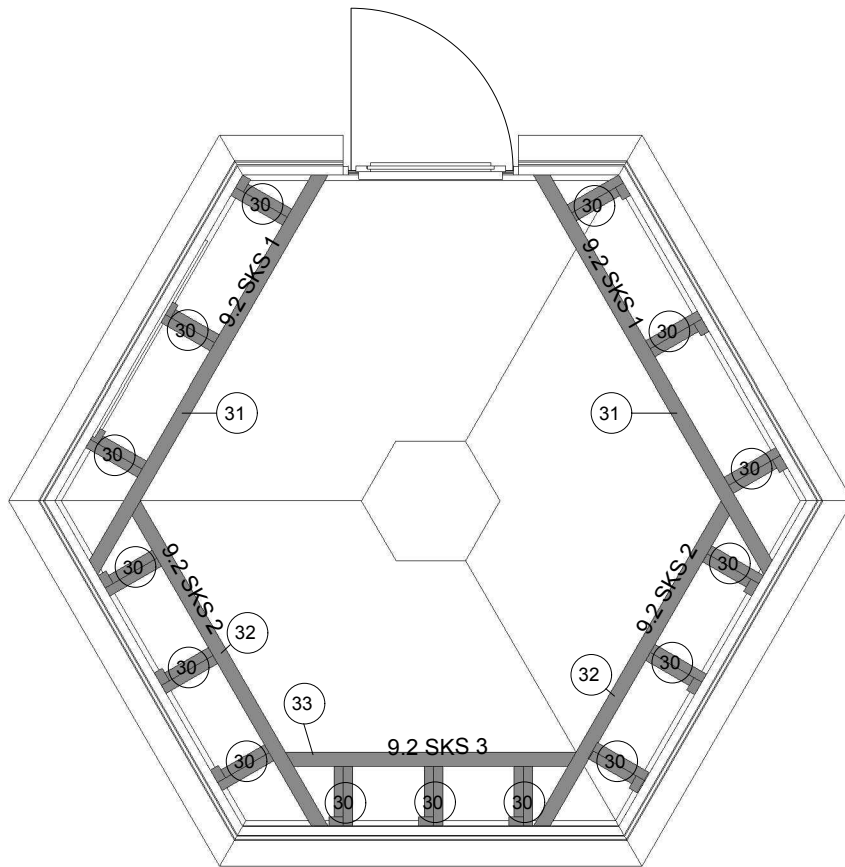

12. Grill cabin with sloping walls