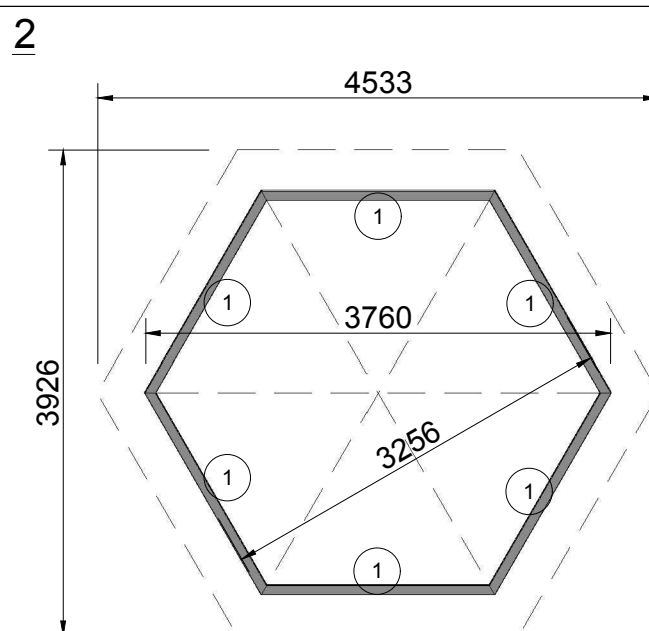

Grill cabin with sloping walls

TICHE

Grill cabin with sloping walls

1. Grill cabin with sloping walls

No.	Detail		Pcs	
1			6	
2			1	
3			1	
4			2	
5			2	
6			6	
6.1			1	
6.2			1	
7			5	
8			2	
9			6	
10			5	
11			2	
12			1	
13			5	

2. Grill cabin with sloping walls

No.	Detail		Pcs	
14			6	
15			6	
16			1	
17			2	
18			1	
19			1	
20			1	
21			2	
22			1	
23			1	
24			2	
25			2	
26			1	
26.1			1	
27			2	
28			2	
29			6	

3. Grill cabin with sloping walls

No.	Detail		Pcs	
30			3	
31			1	
30			15	
31			2	9.2 SKS 1
32			2	9.2 SKS 2
33			1	9.2 SKS 3
34			3	9.2 SL 2
35			3	9.2 SL 3
36			4	9.2 SL 1
37			3	
38			2	
39			1	

1. Grill cabin with sloping walls

2. Grill cabin with sloping walls