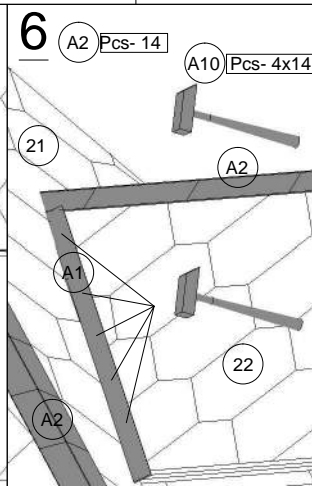

12. Grill cabin 16.5 with extension sauna