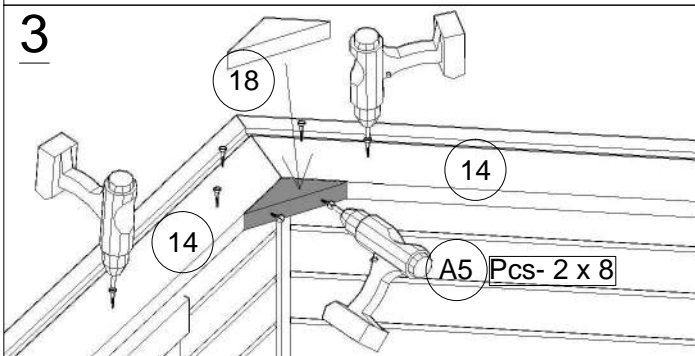

6. GRILL CABIN- 16.5 with extension sauna

No.		Detail	Pcs	Dimension (x, y, z) mm
A0			40	317 x 1000 x 3
A1			2 2	100 x 1500 x 3 100 x 2500 x 3
A2			150	335 x 250 x 3
A3			101	5 x 100
A4			36	6 x 80
A5			423	4 x 70
A6			335	3.5 x 45
A7			45	3 x 30
A8			20	3 x 16
A9			42	4.2 x 13
A10			2 p	2.5 x 20
A11			4	2 x 50
A12			4	4 x 53
A13			1	315 x 640 x 25
A14			3	195 x 595 x 25
A15			4	12 x 2250
A16			4	_____
A17			2	_____
A18			2	_____
A19			1	_____
A20			1	_____

1. Grill cabin 16.5 with extension sauna

2. Grill cabin 16.5 with extension sauna

3. Grill cabin 16.5 with extension sauna

4. Grill cabin 16.5 with extension sauna

5. Grill cabin 16.5 with extension sauna