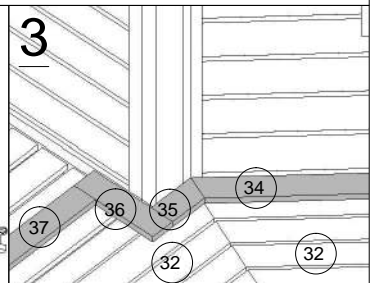

6. GRILL CABIN- 16.5 with extension sauna

No.		Detail	Pcs	Dimension (x, y, z) mm
A0			40	317 x 1000 x 3
A1			2 2	100 x 1500 x 3 100 x 2500 x 3
A2			150	335 x 250 x 3
A3			101	5 x 100
A4			36	6 x 80
A5			423	4 x 70
A6			335	3.5 x 45
A7			45	3 x 30
A8			20	3 x 16
A9			42	4.2 x 13
A10			2 p	2.5 x 20
A11			4	2 x 50
A12			4	4 x 53
A13			1	315 x 640 x 25
A14			3	195 x 595 x 25
A15			4	12 x 2250
A16			4	_____
A17			2	_____
A18			2	_____
A19			1	_____
A20			1	_____

1. Grill cabin 16.5 with extension sauna

2. Grill cabin 16.5 with extension sauna

3. Grill cabin 16.5 with extension sauna

4. Grill cabin 16.5 with extension sauna

5. Grill cabin 16.5 with extension sauna

1

2

3

4

5

6. Grill cabin 16.5 with extension sauna

7. Grill cabin 16.5 with extension sauna

9. Grill cabin 16.5 with extension sauna