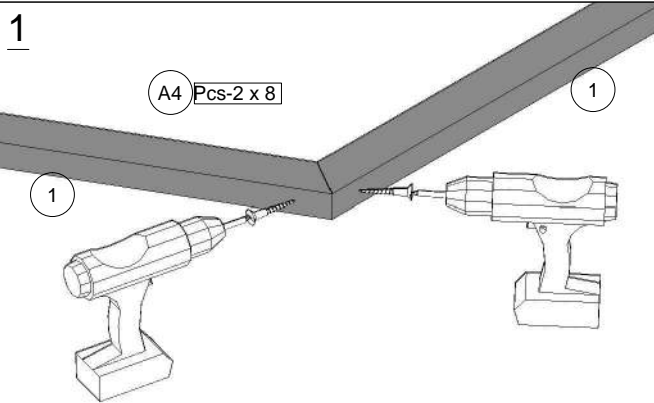

1. Grill cabin 16.5 with extension sauna