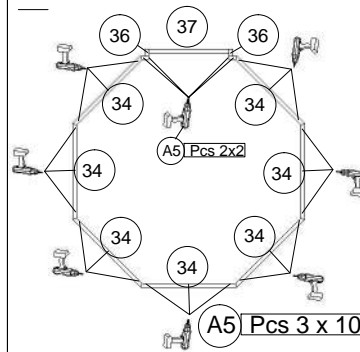

5. Grill cabin 16.5 with extension sauna

1

2

3

4

5