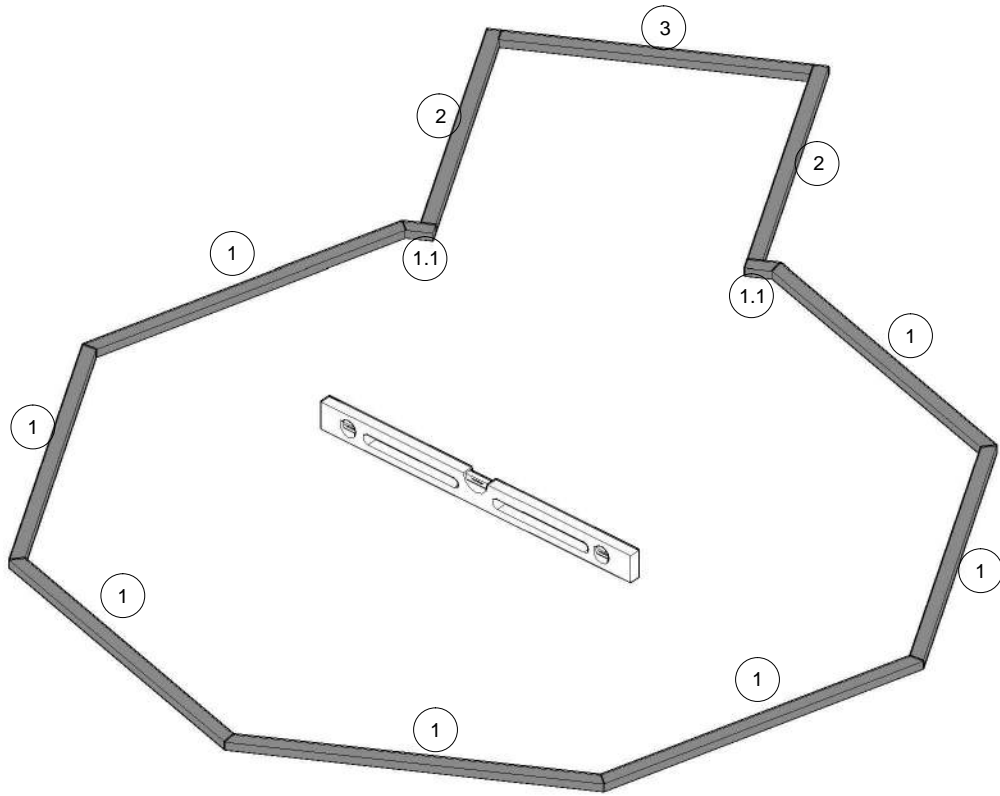

1. Grill cabin 16.5 with extension sauna