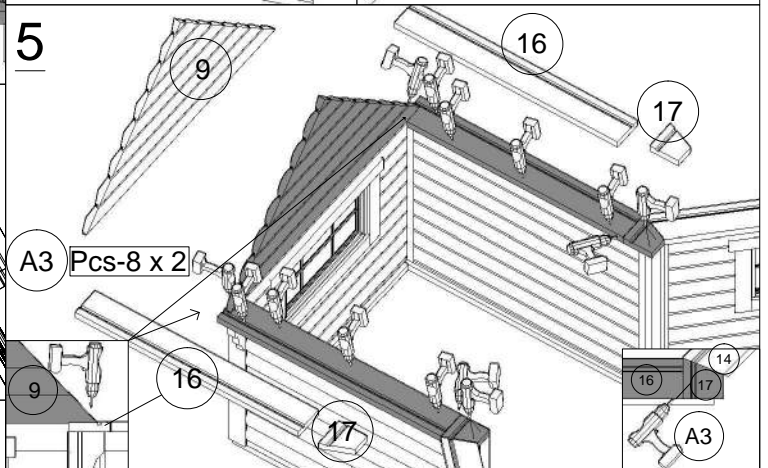

6. GRILL CABIN- 16.5 with extension sauna

No.		Detail	Pcs	Dimension (x, y, z) mm
A0			40	317 x 1000 x 3
A1			2 2	100 x 1500 x 3 100 x 2500 x 3
A2			150	335 x 250 x 3
A3			101	5 x 100
A4			36	6 x 80
A5			423	4 x 70
A6			335	3.5 x 45
A7			45	3 x 30
A8			20	3 x 16
A9			42	4.2 x 13
A10			2 p	2.5 x 20
A11			4	2 x 50
A12			4	4 x 53
A13			1	315 x 640 x 25
A14			3	195 x 595 x 25
A15			4	12 x 2250
A16			4	_____
A17			2	_____
A18			2	_____
A19			1	_____
A20			1	_____

1. Grill cabin 16.5 with extension sauna

2. Grill cabin 16.5 with extension sauna

3. Grill cabin 16.5 with extension sauna

4. Grill cabin 16.5 with extension sauna

5. Grill cabin 16.5 with extension sauna

1

2

3

4

5

6. Grill cabin 16.5 with extension sauna

7. Grill cabin 16.5 with extension sauna

9. Grill cabin 16.5 with extension sauna