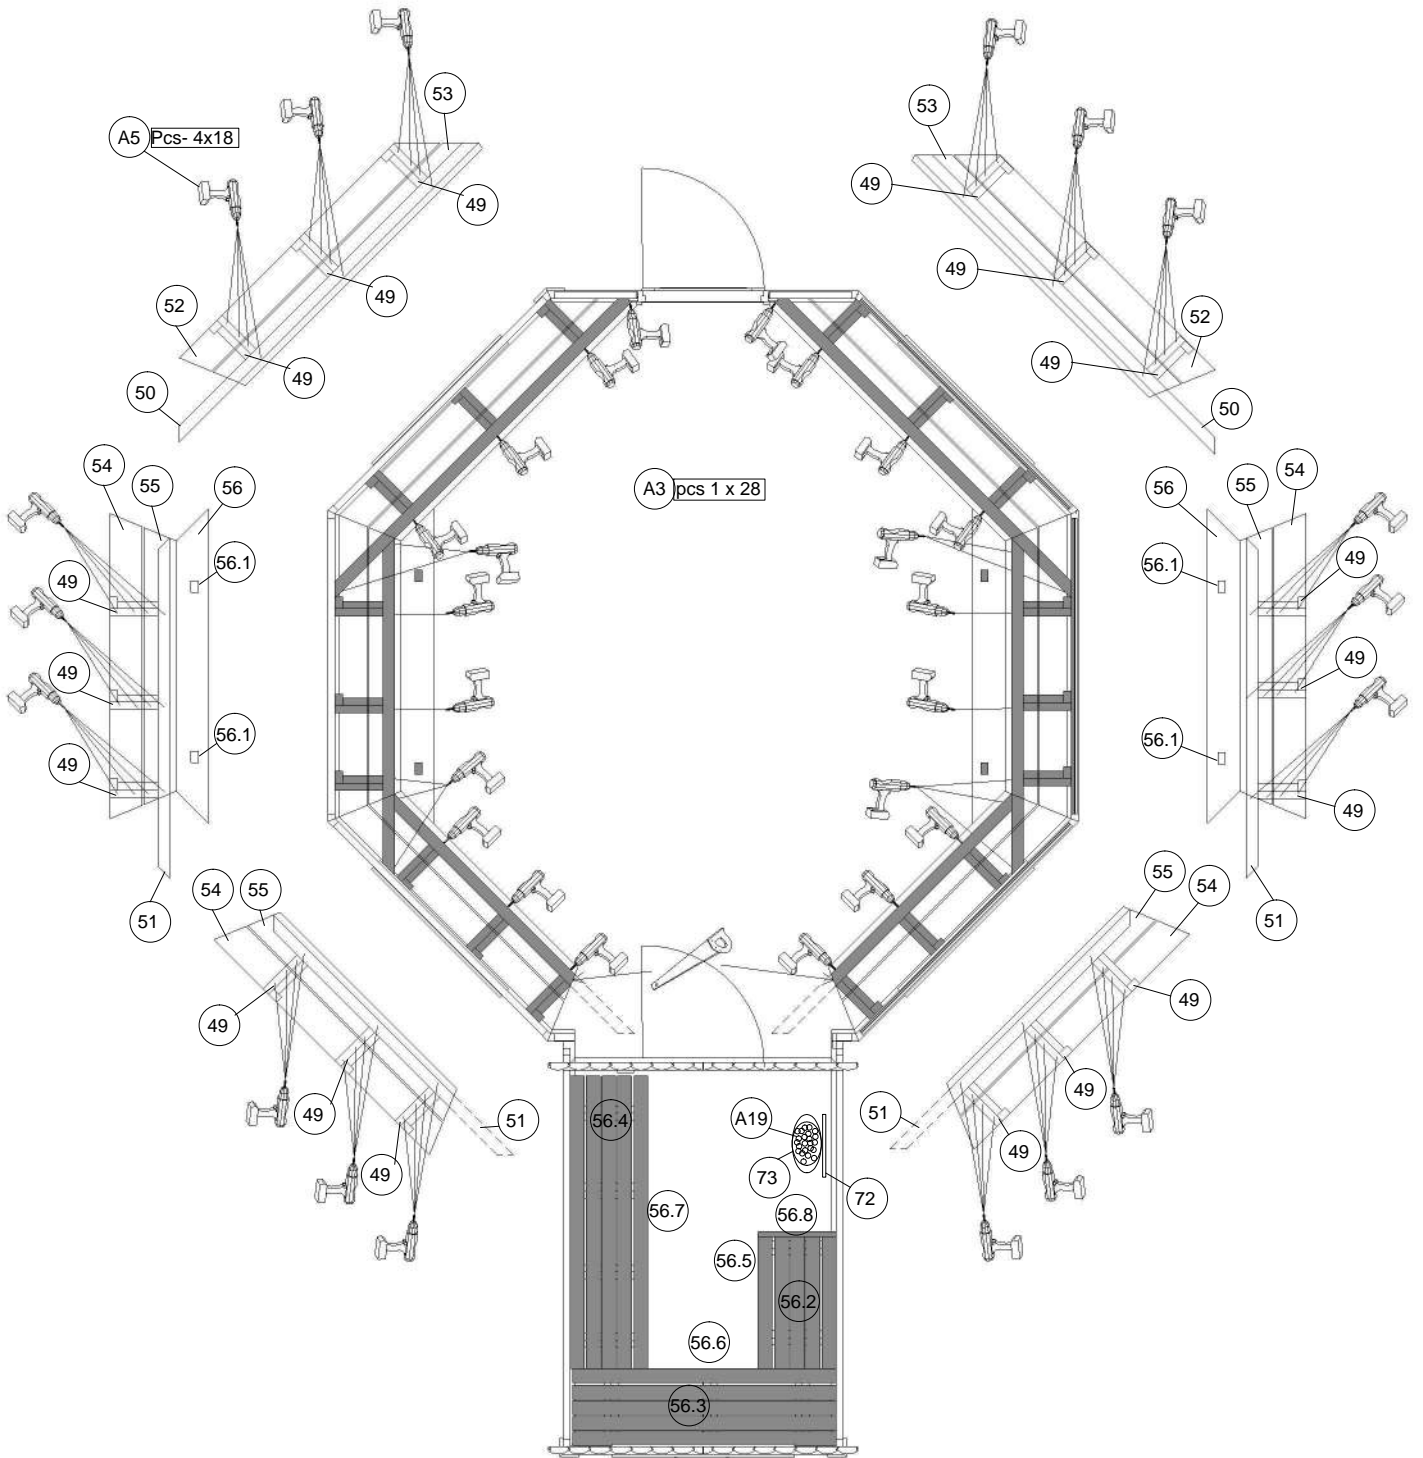

Grill cabin 16.5 with extension sauna

DEMETRA

Grill cabin 16.5 with extension sauna

1

1. GRILL CABIN- 16.5 with extension sauna

No.	x/z y	Detail	Pcs	Dimension (x, y, z) mm
1			7	70 x 1880 x 45
1.1			2	70 x 170 x 45
2			2	70 x 2545 x 45
3			1	70 x 1553 x 45
4			1	1155 x 1880 x 45
5			2	1155 x 1880 x 45
5a			2	1155 x 1880 x 45
6			2	1155 x 1880 x 45
7			2	1155 x 2500 x 45
8			1	1155 x 1693 x 45
9			1	1195 x 1870 x 45
9.1			1	70 x 1775 x 18
9.2			1	2350 x 1604 x 45
10			2	139 x 1155 x 45
11		 	6	1155 x 195 x 18
11.1		 	2	1155 x 120 x 18
11.2		 	2	1155 x 120 x 18
12		 	2	1155 x 195 x 18
12.1			2	1155 x 120 x 18

10. Grill cabin 16.5 with extension sauna

11. Grill cabin 16.5 with extension sauna

12. Grill cabin 16.5 with extension sauna

13. Grill cabin 16.5 with extension sauna

14. Grill cabin 16.5 with extension sauna