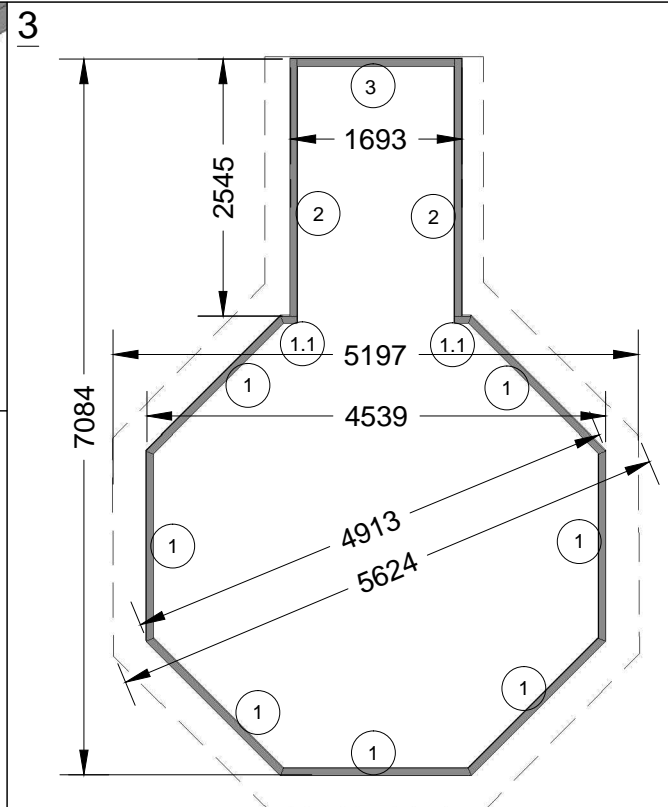

1. Grill cabin 16.5 with extension sauna