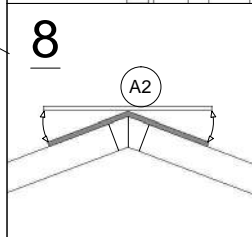

12. Grill cabin 16.5 with extension sauna