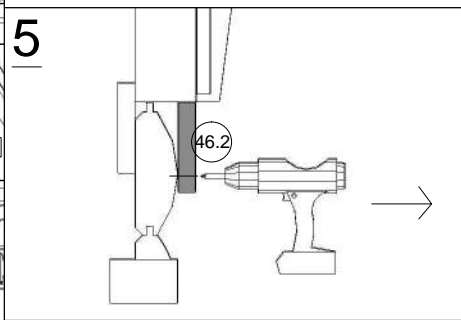

11. Grill cabin 16.5 with extension sauna