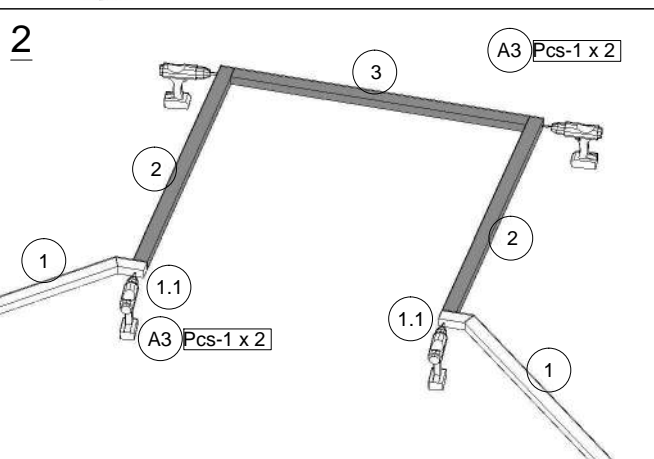

1. Grill cabin 16.5 with extension sauna