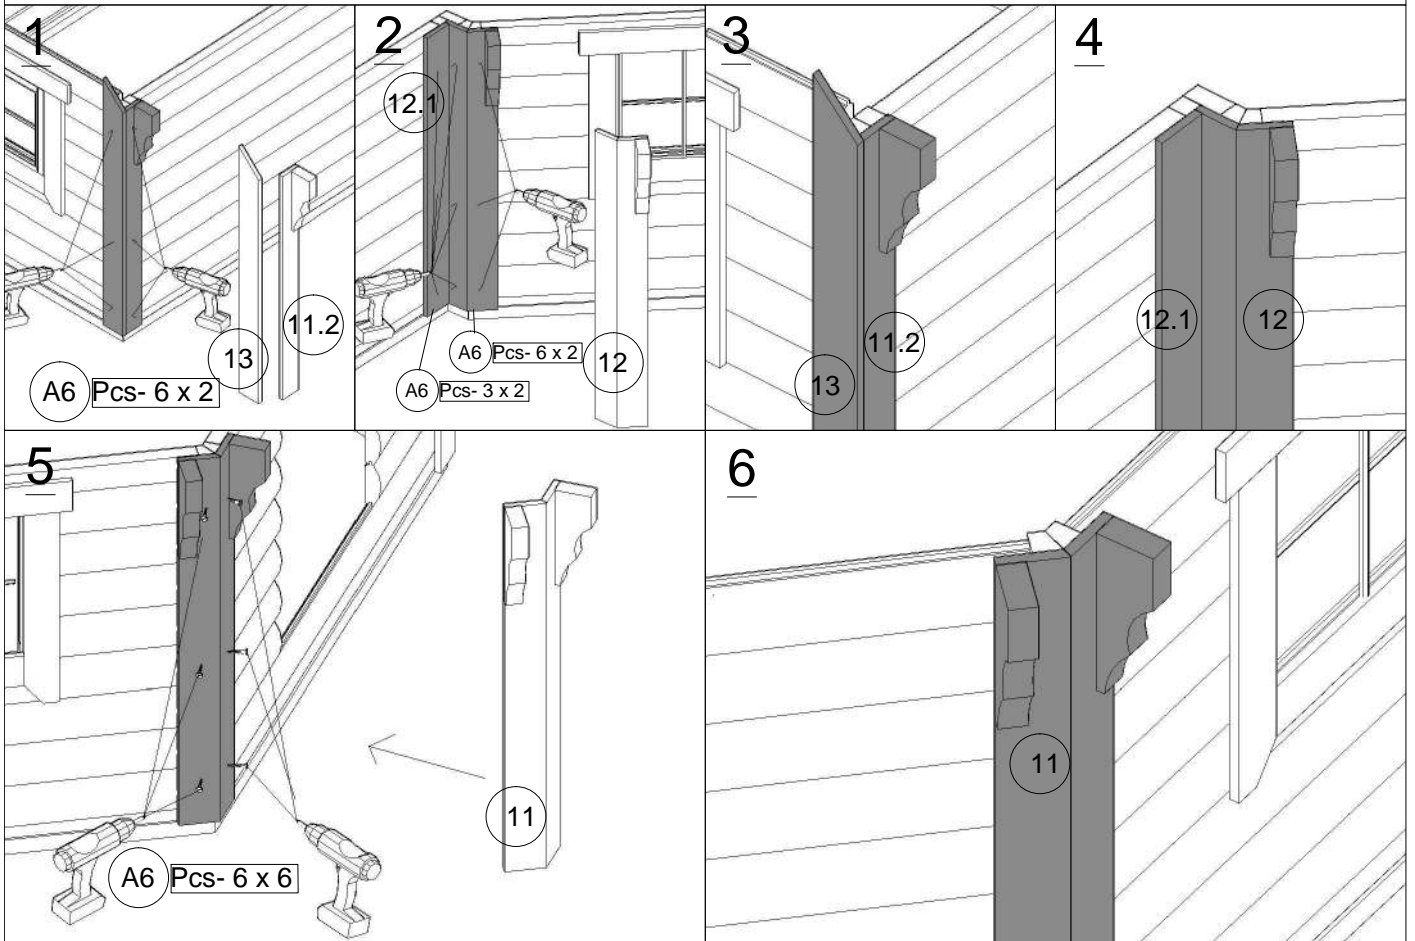

6. GRILL CABIN- 16.5 with extension sauna

No.		Detail	Pcs	Dimension (x, y, z) mm
A0			40	317 x 1000 x 3
A1			2 2	100 x 1500 x 3 100 x 2500 x 3
A2			150	335 x 250 x 3
A3			101	5 x 100
A4			36	6 x 80
A5			423	4 x 70
A6			335	3.5 x 45
A7			45	3 x 30
A8			20	3 x 16
A9			42	4.2 x 13
A10			2 p	2.5 x 20
A11			4	2 x 50
A12			4	4 x 53
A13			1	315 x 640 x 25
A14			3	195 x 595 x 25
A15			4	12 x 2250
A16			4	_____
A17			2	_____
A18			2	_____
A19			1	_____
A20			1	_____

1. Grill cabin 16.5 with extension sauna

2. Grill cabin 16.5 with extension sauna

3. Grill cabin 16.5 with extension sauna

4. Grill cabin 16.5 with extension sauna

5. Grill cabin 16.5 with extension sauna