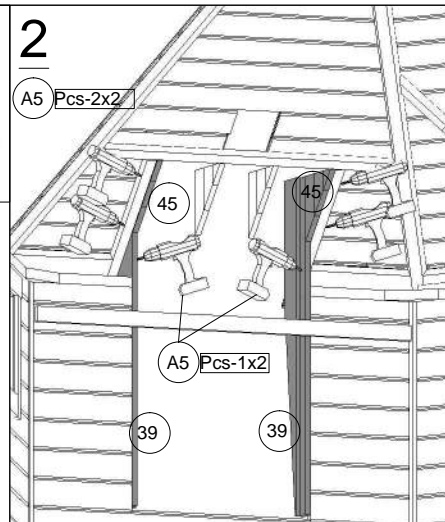

6. GRILL CABIN- 16.5 with extension sauna

No.		Detail	Pcs	Dimension (x, y, z) mm
A0			40	317 x 1000 x 3
A1			2 2	100 x 1500 x 3 100 x 2500 x 3
A2			150	335 x 250 x 3
A3			101	5 x 100
A4			36	6 x 80
A5			423	4 x 70
A6			335	3.5 x 45
A7			45	3 x 30
A8			20	3 x 16
A9			42	4.2 x 13
A10			2 p	2.5 x 20
A11			4	2 x 50
A12			4	4 x 53
A13			1	315 x 640 x 25
A14			3	195 x 595 x 25
A15			4	12 x 2250
A16			4	_____
A17			2	_____
A18			2	_____
A19			1	_____
A20			1	_____

1. Grill cabin 16.5 with extension sauna

2. Grill cabin 16.5 with extension sauna

3. Grill cabin 16.5 with extension sauna

4. Grill cabin 16.5 with extension sauna

5. Grill cabin 16.5 with extension sauna

1

2

3

4

5

6. Grill cabin 16.5 with extension sauna

7. Grill cabin 16.5 with extension sauna

9. Grill cabin 16.5 with extension sauna

10. Grill cabin 16.5 with extension sauna

11. Grill cabin 16.5 with extension sauna

12. Grill cabin 16.5 with extension sauna

13. Grill cabin 16.5 with extension sauna

14. Grill cabin 16.5 with extension sauna