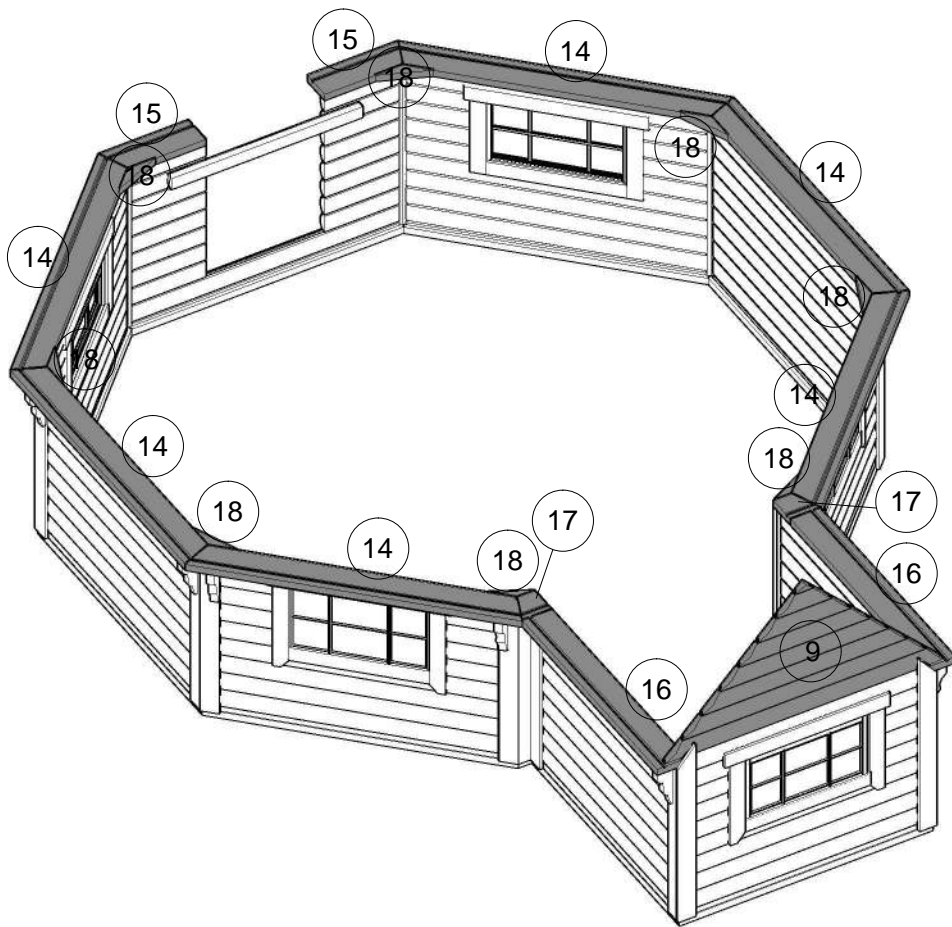

6. GRILL CABIN- 16.5 with extension sauna

No.		Detail	Pcs	Dimension (x, y, z) mm
A0			40	317 x 1000 x 3
A1			2 2	100 x 1500 x 3 100 x 2500 x 3
A2			150	335 x 250 x 3
A3			101	5 x 100
A4			36	6 x 80
A5			423	4 x 70
A6			335	3.5 x 45
A7			45	3 x 30
A8			20	3 x 16
A9			42	4.2 x 13
A10			2 p	2.5 x 20
A11			4	2 x 50
A12			4	4 x 53
A13			1	315 x 640 x 25
A14			3	195 x 595 x 25
A15			4	12 x 2250
A16			4	_____
A17			2	_____
A18			2	_____
A19			1	_____
A20			1	_____

1. Grill cabin 16.5 with extension sauna

2. Grill cabin 16.5 with extension sauna

3. Grill cabin 16.5 with extension sauna

4. Grill cabin 16.5 with extension sauna

5. Grill cabin 16.5 with extension sauna

1

2

3

4

5

6. Grill cabin 16.5 with extension sauna

7. Grill cabin 16.5 with extension sauna

9. Grill cabin 16.5 with extension sauna