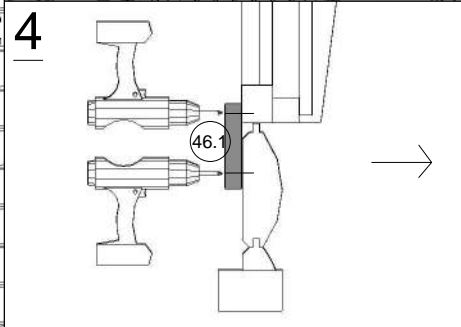

11. Grill cabin 16.5 with extension sauna