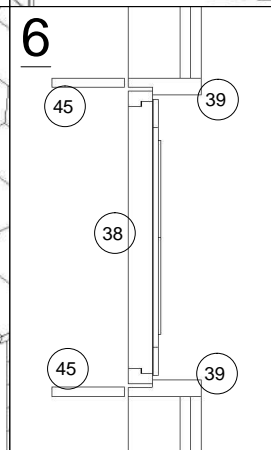

6. GRILL CABIN- 16.5 with extension sauna

No.		Detail	Pcs	Dimension (x, y, z) mm
A0			40	317 x 1000 x 3
A1			2 2	100 x 1500 x 3 100 x 2500 x 3
A2			150	335 x 250 x 3
A3			101	5 x 100
A4			36	6 x 80
A5			423	4 x 70
A6			335	3.5 x 45
A7			45	3 x 30
A8			20	3 x 16
A9			42	4.2 x 13
A10			2 p	2.5 x 20
A11			4	2 x 50
A12			4	4 x 53
A13			1	315 x 640 x 25
A14			3	195 x 595 x 25
A15			4	12 x 2250
A16			4	_____
A17			2	_____
A18			2	_____
A19			1	_____
A20			1	_____

1. Grill cabin 16.5 with extension sauna

2. Grill cabin 16.5 with extension sauna

3. Grill cabin 16.5 with extension sauna

4. Grill cabin 16.5 with extension sauna

5. Grill cabin 16.5 with extension sauna

1

2

3

4

5

6. Grill cabin 16.5 with extension sauna

7. Grill cabin 16.5 with extension sauna

9. Grill cabin 16.5 with extension sauna

10. Grill cabin 16.5 with extension sauna

11. Grill cabin 16.5 with extension sauna

12. Grill cabin 16.5 with extension sauna

13. Grill cabin 16.5 with extension sauna

14. Grill cabin 16.5 with extension sauna