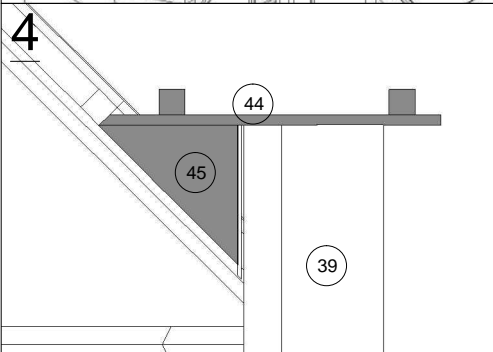

6. GRILL CABIN- 16.5 with extension sauna

No.		Detail	Pcs	Dimension (x, y, z) mm
A0			40	317 x 1000 x 3
A1			2 2	100 x 1500 x 3 100 x 2500 x 3
A2			150	335 x 250 x 3
A3			101	5 x 100
A4			36	6 x 80
A5			423	4 x 70
A6			335	3.5 x 45
A7			45	3 x 30
A8			20	3 x 16
A9			42	4.2 x 13
A10			2 p	2.5 x 20
A11			4	2 x 50
A12			4	4 x 53
A13			1	315 x 640 x 25
A14			3	195 x 595 x 25
A15			4	12 x 2250
A16			4	_____
A17			2	_____
A18			2	_____
A19			1	_____
A20			1	_____

1. Grill cabin 16.5 with extension sauna

2. Grill cabin 16.5 with extension sauna

3. Grill cabin 16.5 with extension sauna

4. Grill cabin 16.5 with extension sauna

5. Grill cabin 16.5 with extension sauna

1

2

3

4

5

6. Grill cabin 16.5 with extension sauna

7. Grill cabin 16.5 with extension sauna

9. Grill cabin 16.5 with extension sauna

10. Grill cabin 16.5 with extension sauna

11. Grill cabin 16.5 with extension sauna

12. Grill cabin 16.5 with extension sauna

13. Grill cabin 16.5 with extension sauna

14. Grill cabin 16.5 with extension sauna