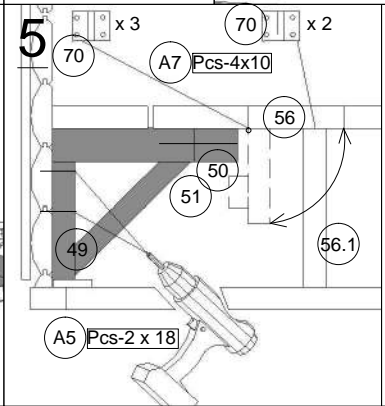

15. Grill cabin 16.5 with extension sauna