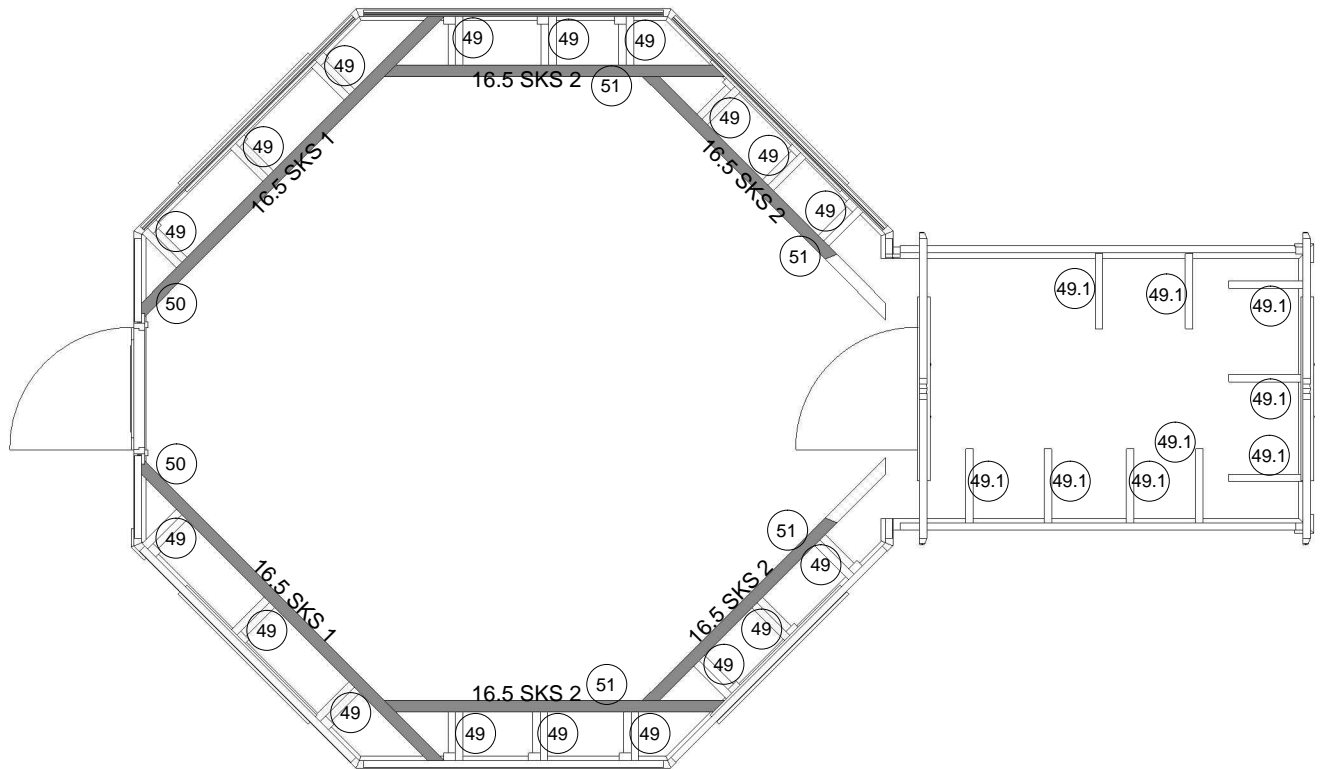

Grill cabin 16.5 with extension sauna

DEMETRA

Grill cabin 16.5 with extension sauna

1

1. GRILL CABIN- 16.5 with extension sauna

No.	x/z y	Detail	Pcs	Dimension (x, y, z) mm
1			7	70 x 1880 x 45
1.1			2	70 x 170 x 45
2			2	70 x 2545 x 45
3			1	70 x 1553 x 45
4			1	1155 x 1880 x 45
5			2	1155 x 1880 x 45
5a			2	1155 x 1880 x 45
6			2	1155 x 1880 x 45
7			2	1155 x 2500 x 45
8			1	1155 x 1693 x 45
9			1	1195 x 1870 x 45
9.1			1	70 x 1775 x 18
9.2			1	2350 x 1604 x 45
10			2	139 x 1155 x 45
11		 	6	1155 x 195 x 18
11.1		 	2	1155 x 120 x 18
11.2		 	2	1155 x 120 x 18
12		 	2	1155 x 195 x 18
12.1			2	1155 x 120 x 18

1

2

3

4

5

6. Grill cabin 16.5 with extension sauna

7. Grill cabin 16.5 with extension sauna

9. Grill cabin 16.5 with extension sauna

10. Grill cabin 16.5 with extension sauna

11. Grill cabin 16.5 with extension sauna

12. Grill cabin 16.5 with extension sauna

13. Grill cabin 16.5 with extension sauna

14. Grill cabin 16.5 with extension sauna

15. Grill cabin 16.5 with extension sauna

16. Grill cabin 16.5 with extension sauna

17. Grill cabin 16.5 with extension sauna