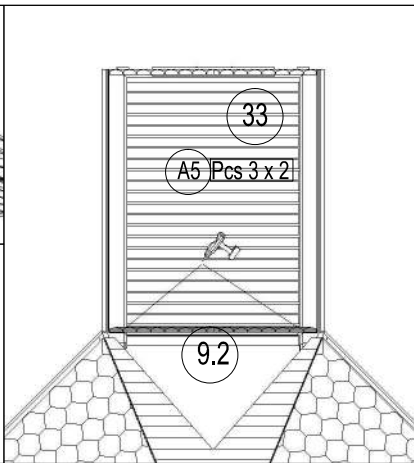

6. GRILL CABIN- 16.5 with extension sauna

No.		Detail	Pcs	Dimension (x, y, z) mm
A0			40	317 x 1000 x 3
A1			2 2	100 x 1500 x 3 100 x 2500 x 3
A2			150	335 x 250 x 3
A3			101	5 x 100
A4			36	6 x 80
A5			423	4 x 70
A6			335	3.5 x 45
A7			45	3 x 30
A8			20	3 x 16
A9			42	4.2 x 13
A10			2 p	2.5 x 20
A11			4	2 x 50
A12			4	4 x 53
A13			1	315 x 640 x 25
A14			3	195 x 595 x 25
A15			4	12 x 2250
A16			4	_____
A17			2	_____
A18			2	_____
A19			1	_____
A20			1	_____

1. Grill cabin 16.5 with extension sauna

2. Grill cabin 16.5 with extension sauna

3. Grill cabin 16.5 with extension sauna

4. Grill cabin 16.5 with extension sauna

5. Grill cabin 16.5 with extension sauna

1

2

3

4

5

6. Grill cabin 16.5 with extension sauna

7. Grill cabin 16.5 with extension sauna

9. Grill cabin 16.5 with extension sauna

10. Grill cabin 16.5 with extension sauna

11. Grill cabin 16.5 with extension sauna

12. Grill cabin 16.5 with extension sauna

13. Grill cabin 16.5 with extension sauna

14. Grill cabin 16.5 with extension sauna