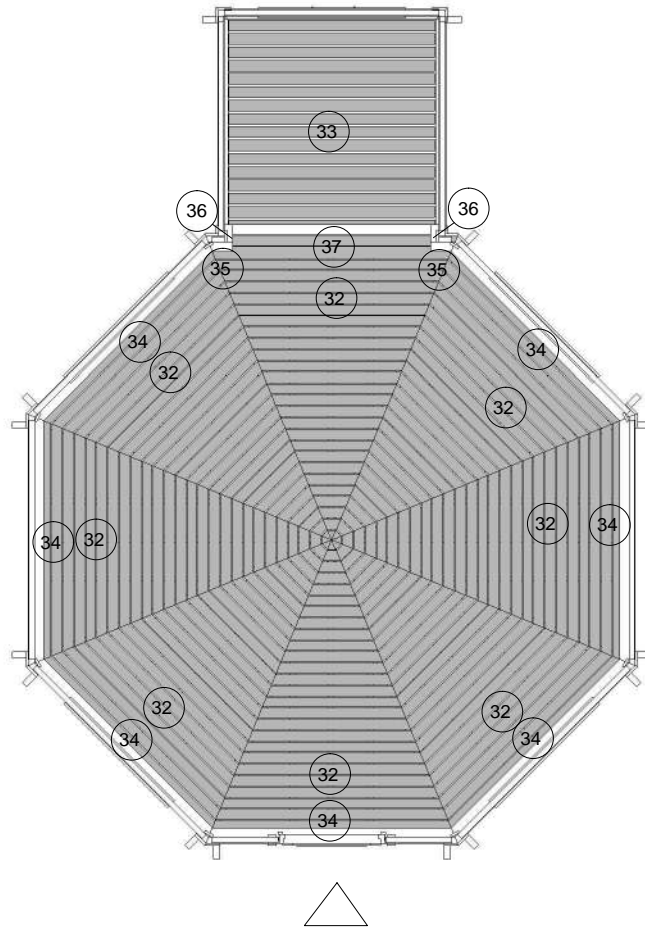

Grill cabin 16.5 with extension sauna

DEMETRA

Grill cabin 16.5 with extension sauna

1

1. GRILL CABIN- 16.5 with extension sauna

No.	x/z y	Detail	Pcs	Dimension (x, y, z) mm
1			7	70 x 1880 x 45
1.1			2	70 x 170 x 45
2			2	70 x 2545 x 45
3			1	70 x 1553 x 45
4			1	1155 x 1880 x 45
5			2	1155 x 1880 x 45
5a			2	1155 x 1880 x 45
6			2	1155 x 1880 x 45
7			2	1155 x 2500 x 45
8			1	1155 x 1693 x 45
9			1	1195 x 1870 x 45
9.1			1	70 x 1775 x 18
9.2			1	2350 x 1604 x 45
10			2	139 x 1155 x 45
11		 	6	1155 x 195 x 18
11.1		 	2	1155 x 120 x 18
11.2		 	2	1155 x 120 x 18
12		 	2	1155 x 195 x 18
12.1			2	1155 x 120 x 18

6. GRILL CABIN- 16.5 with extension sauna

No.		Detail	Pcs	Dimension (x, y, z) mm
A0			40	317 x 1000 x 3
A1			2 2	100 x 1500 x 3 100 x 2500 x 3
A2			150	335 x 250 x 3
A3			101	5 x 100
A4			36	6 x 80
A5			423	4 x 70
A6			335	3.5 x 45
A7			45	3 x 30
A8			20	3 x 16
A9			42	4.2 x 13
A10			2 p	2.5 x 20
A11			4	2 x 50
A12			4	4 x 53
A13			1	315 x 640 x 25
A14			3	195 x 595 x 25
A15			4	12 x 2250
A16			4	_____
A17			2	_____
A18			2	_____
A19			1	_____
A20			1	_____

1. Grill cabin 16.5 with extension sauna

2. Grill cabin 16.5 with extension sauna

3. Grill cabin 16.5 with extension sauna

4. Grill cabin 16.5 with extension sauna

5. Grill cabin 16.5 with extension sauna

1

2

3

4

5

6. Grill cabin 16.5 with extension sauna

7. Grill cabin 16.5 with extension sauna

9. Grill cabin 16.5 with extension sauna