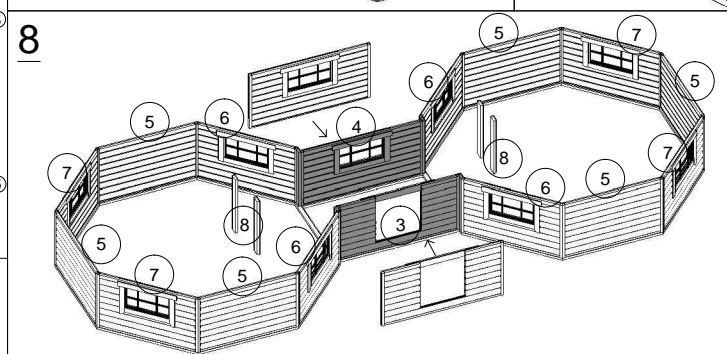

2. Grill cabin 16.5 with extension x 2