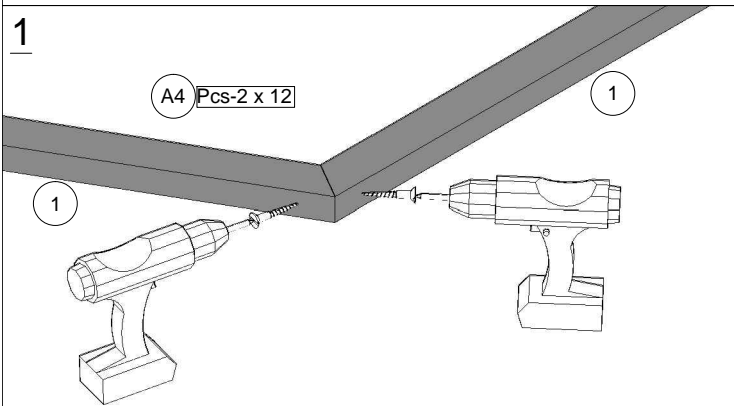

1. Grill cabin 16.5 with extension x 2