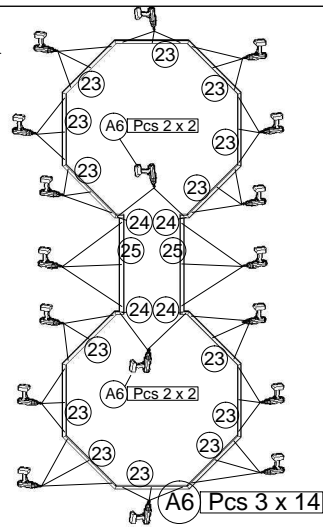

5. Grill cabin 16.5 with extension x 2

1

2

3

4

5