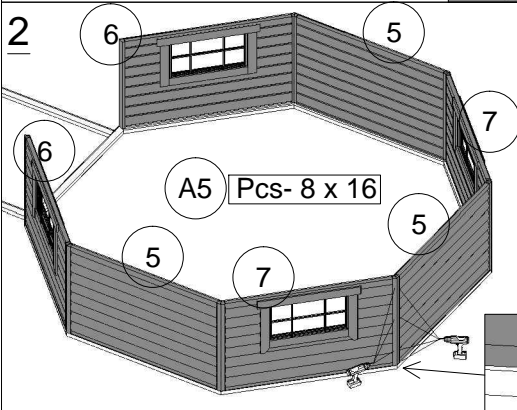

2. Grill cabin 16.5 with extension x 2