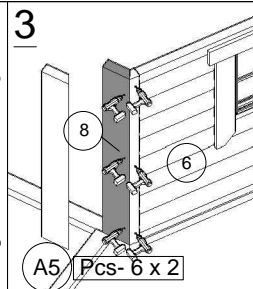

2. Grill cabin 16.5 with extension x 2