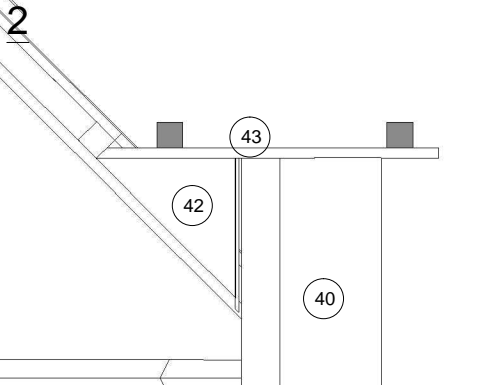

9. Grill cabin 16.5 with extension x 2