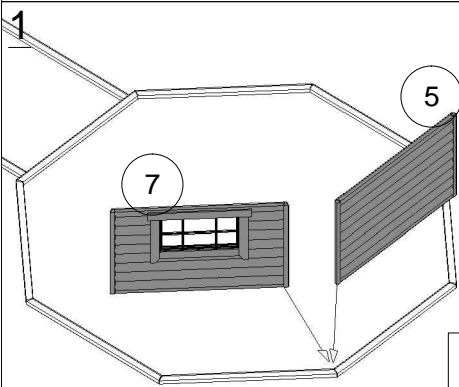

2. Grill cabin 16.5 with extension x 2