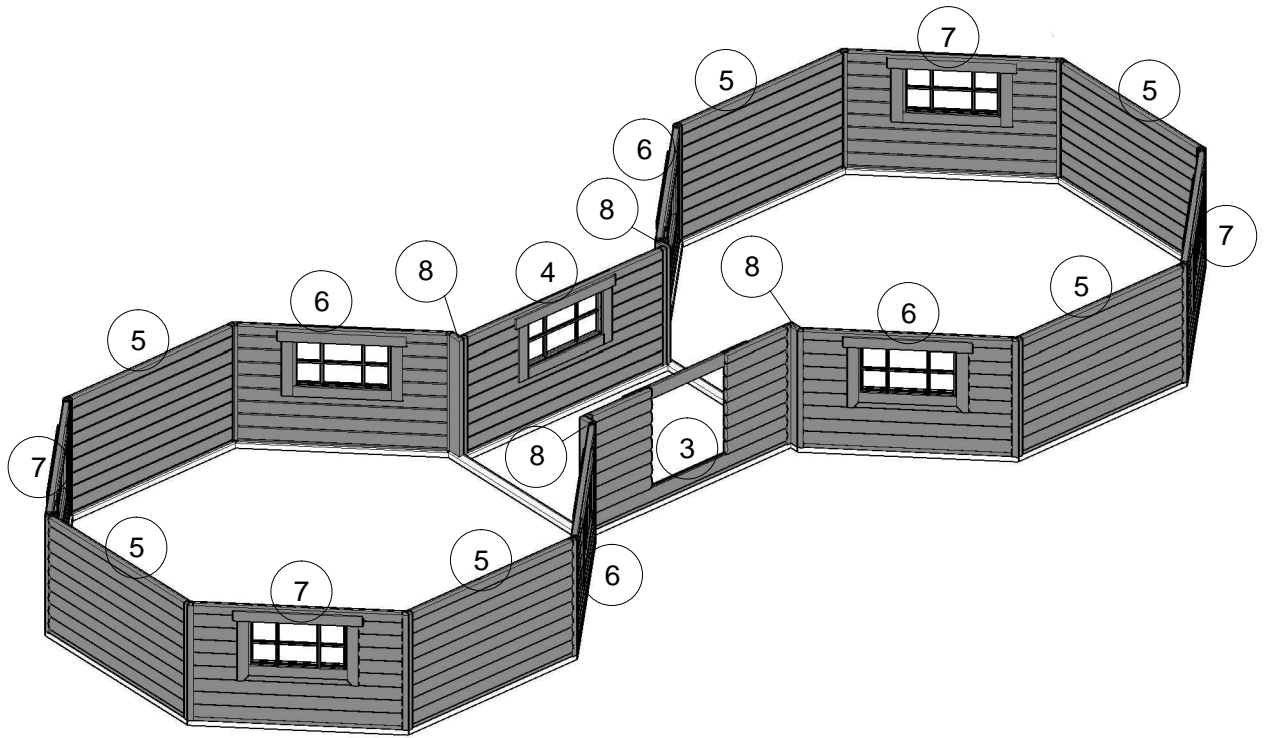

2. Grill cabin 16.5 with extension x 2