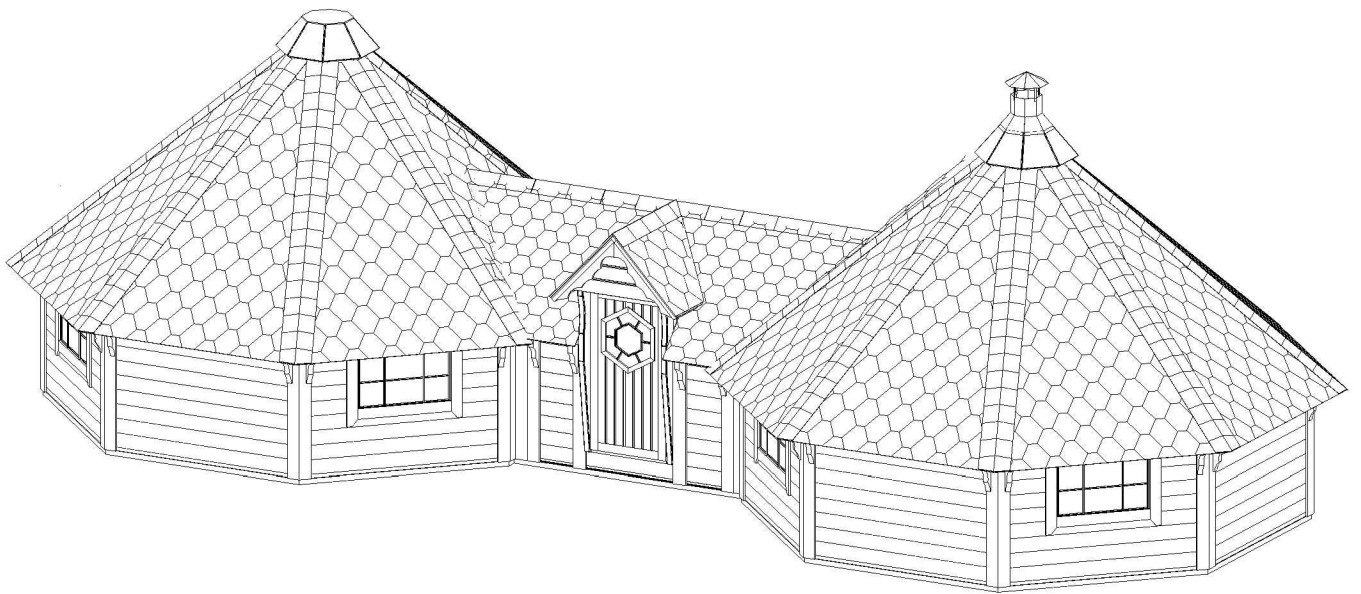

Grill cabin 16.5 with extension 2

PERSEFONE