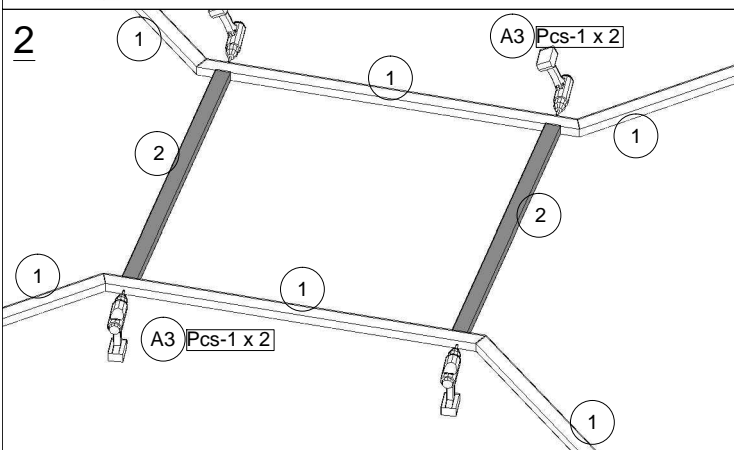

1. Grill cabin 16.5 with extension x 2