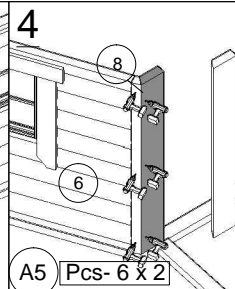

2. Grill cabin 16.5 with extension x 2