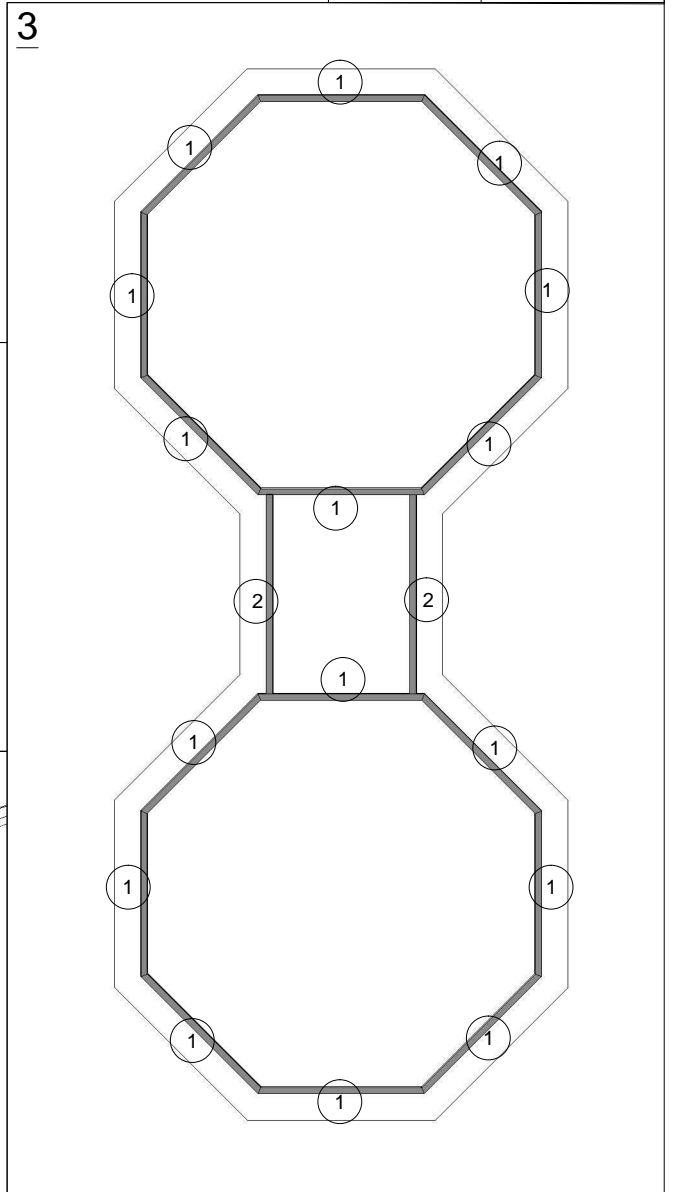

1. Grill cabin 16.5 with extension x 2