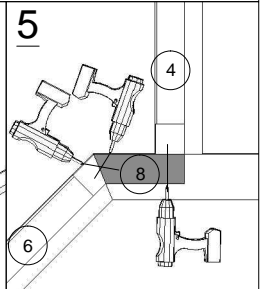

2. Grill cabin 16.5 with extension x 2