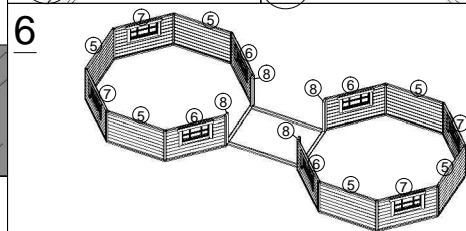

2. Grill cabin 16.5 with extension x 2