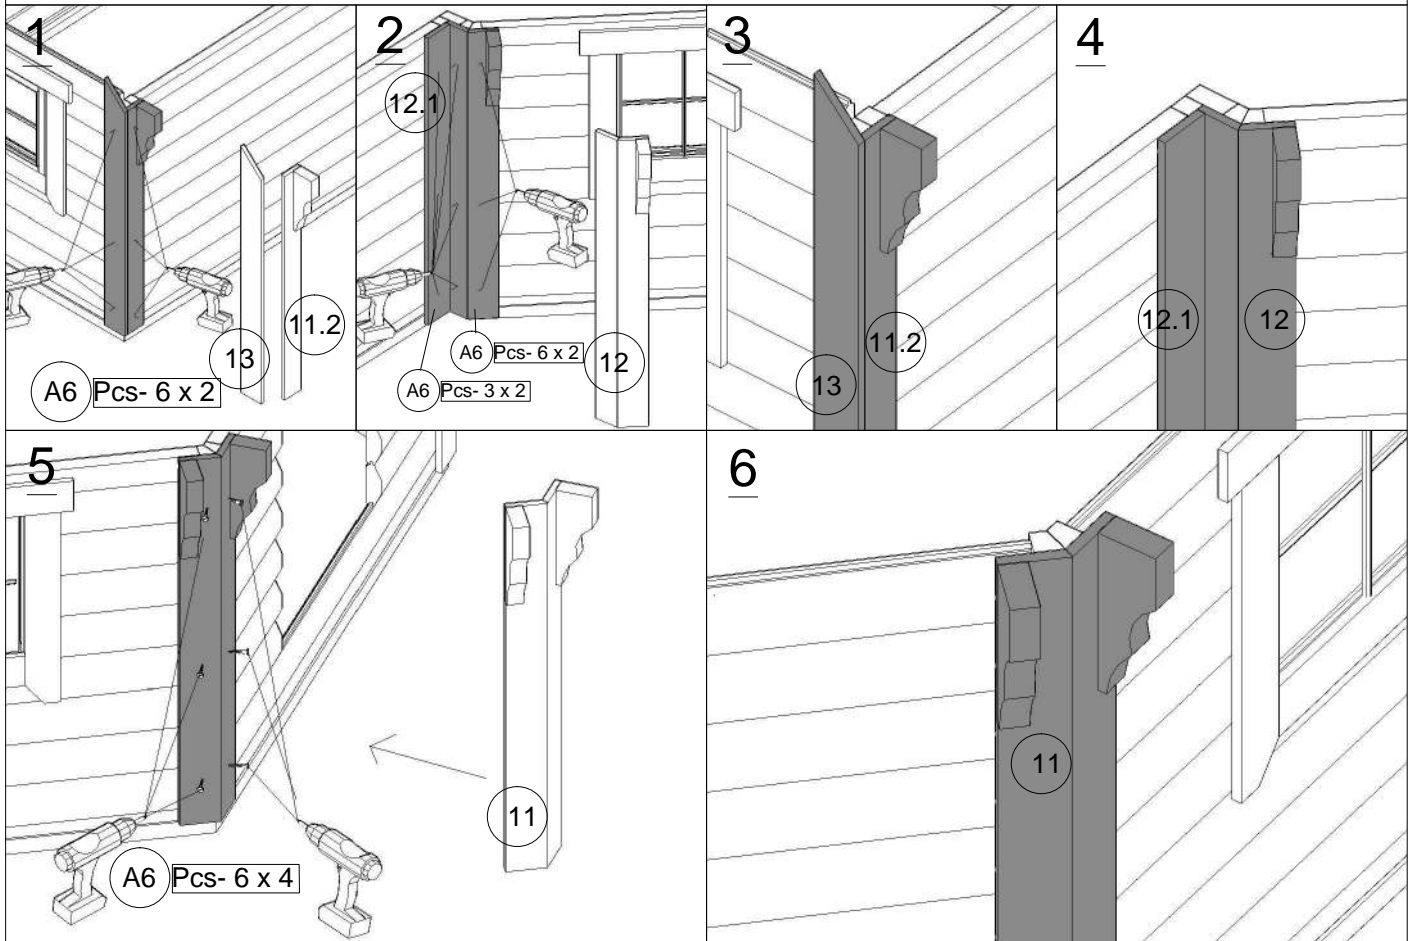

3. Grill cabin 9.2 with extension sauna