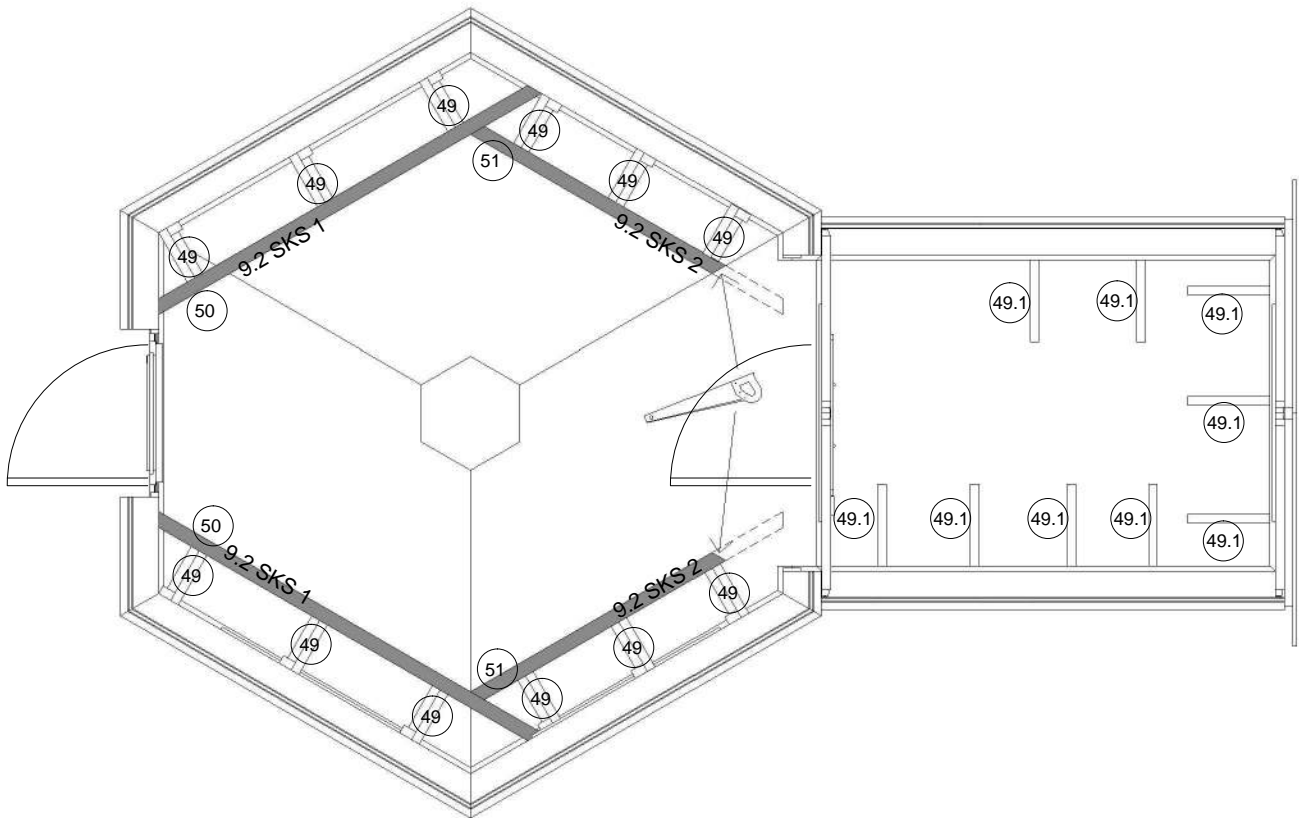

14. Grill cabin 9.2 with extension sauna