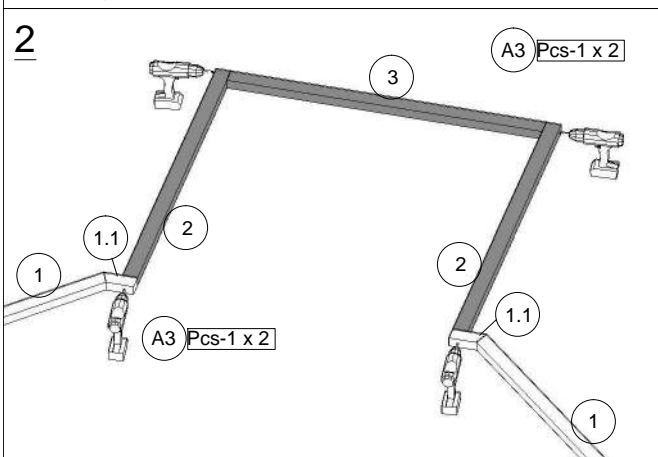

1. Grill cabin 9.2 with extension sauna