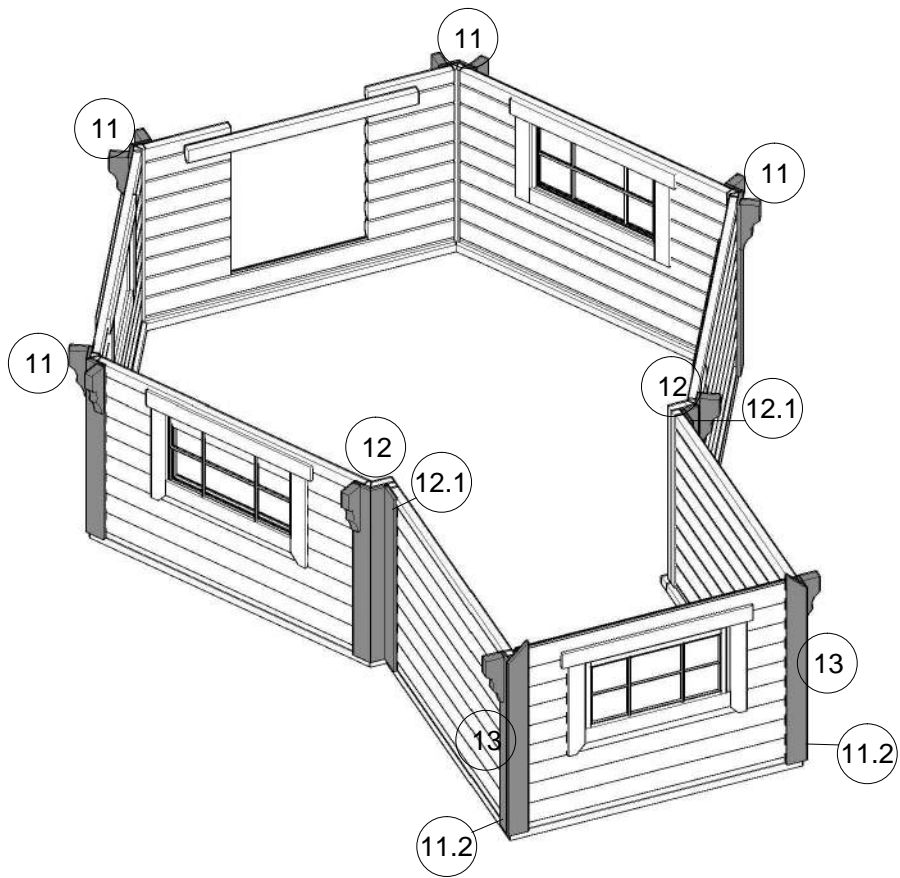

3. Grill cabin 9.2 with extension sauna