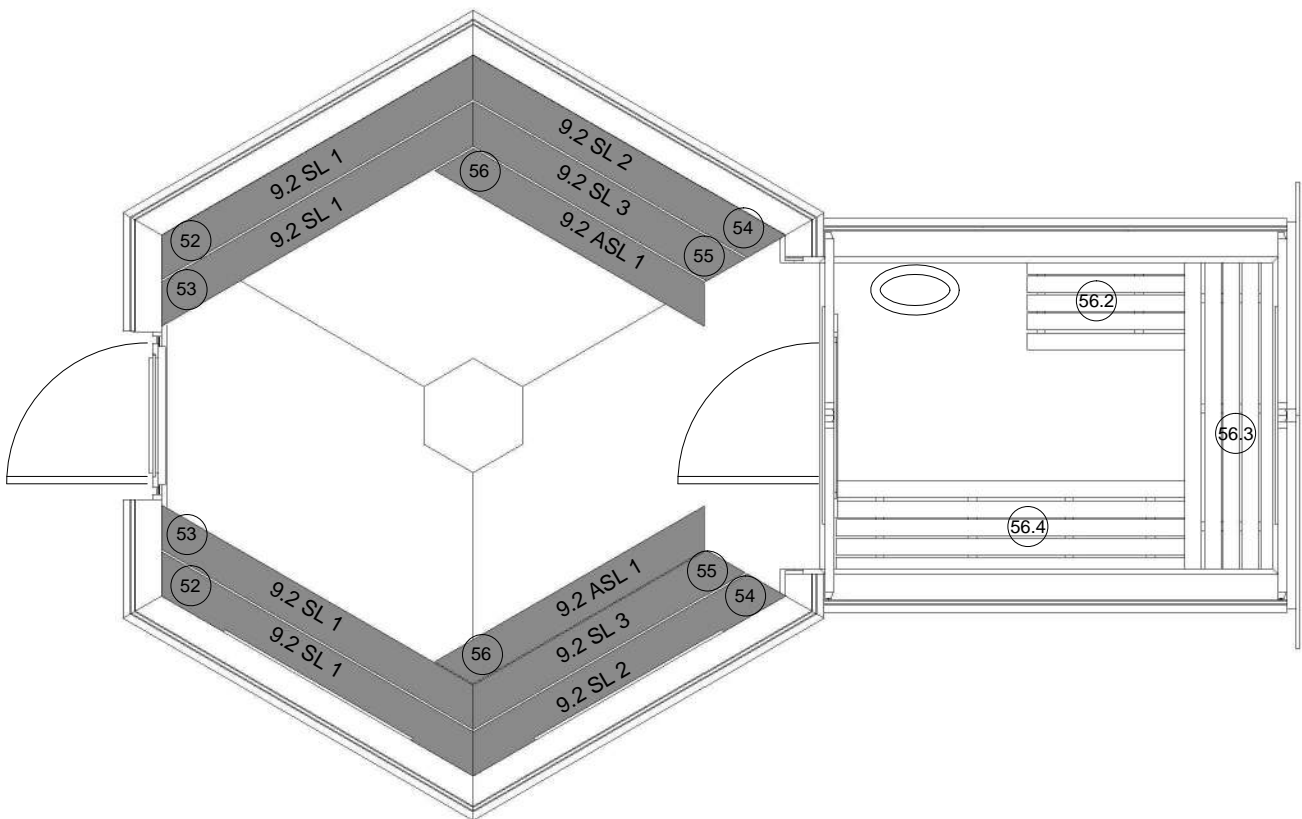

14. Grill cabin 9.2 with extension sauna