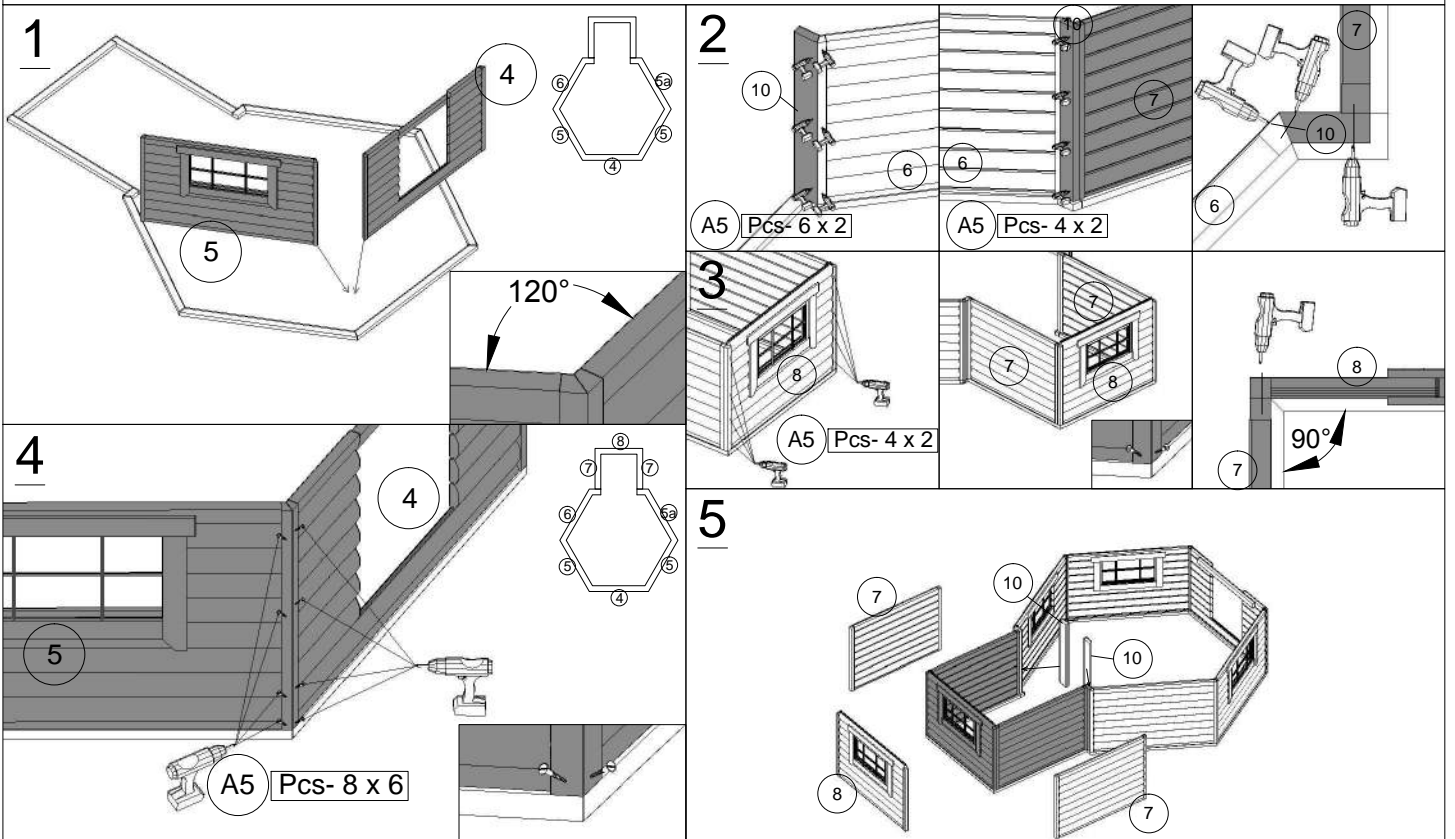

2. Grill cabin 9.2 with extension sauna