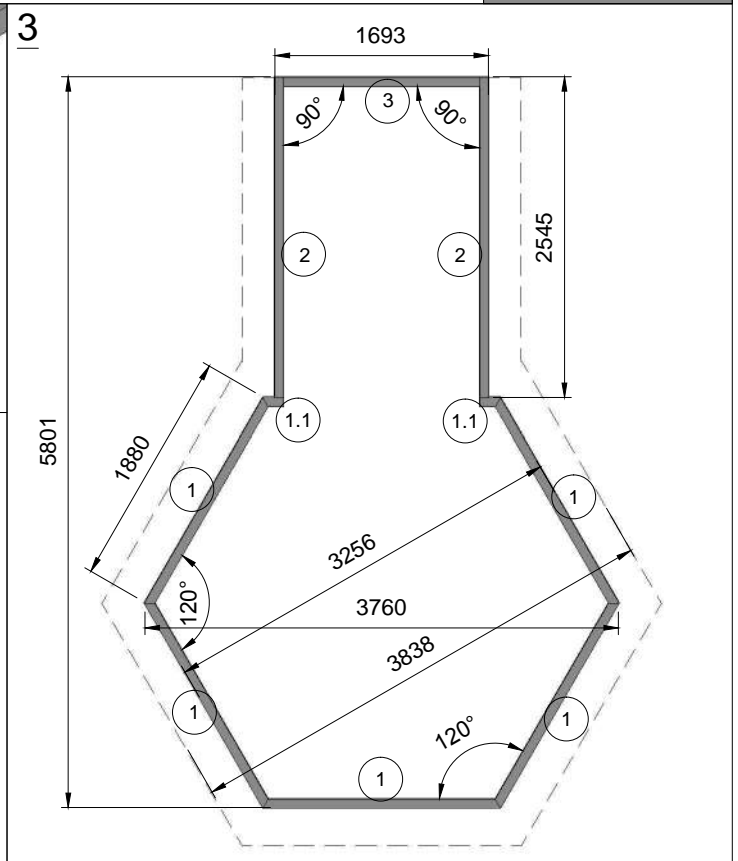

1. Grill cabin 9.2 with extension sauna