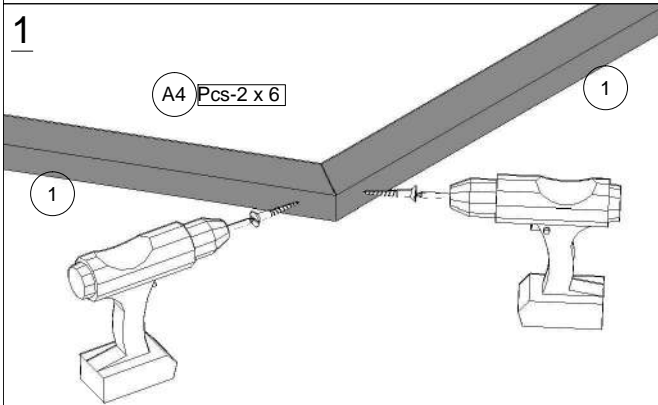

1. Grill cabin 9.2 with extension sauna