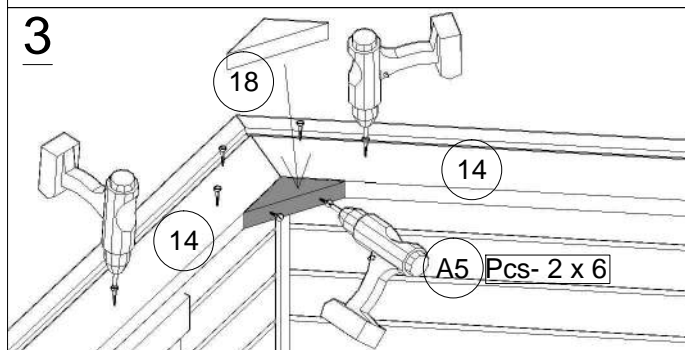

4. Grill cabin 9.2 with extension sauna