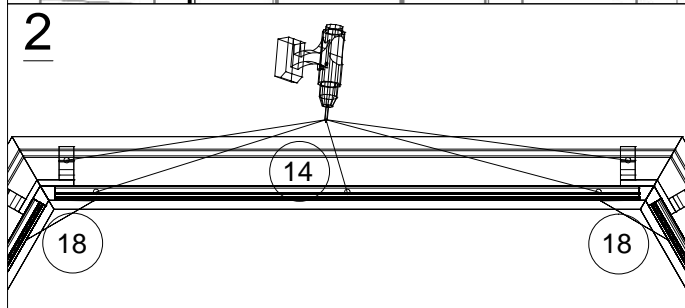

4. Grill cabin 9.2 with extension sauna