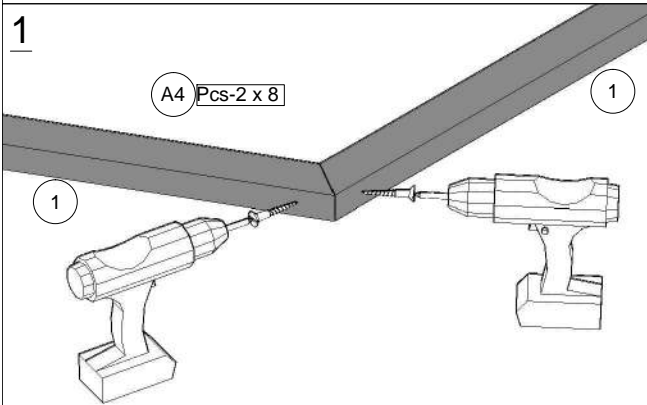

1. Grill cabin 16.5 with extension