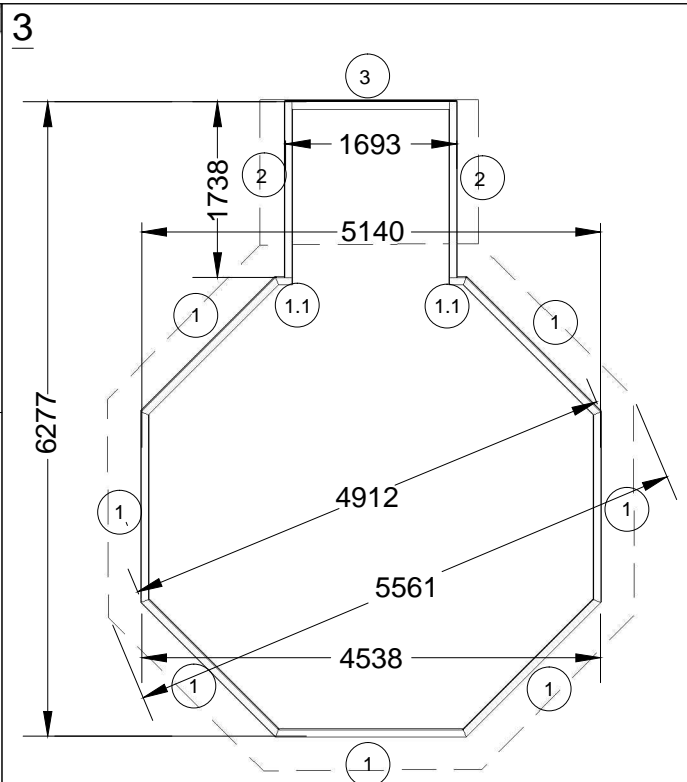

1. Grill cabin 16.5 with extension