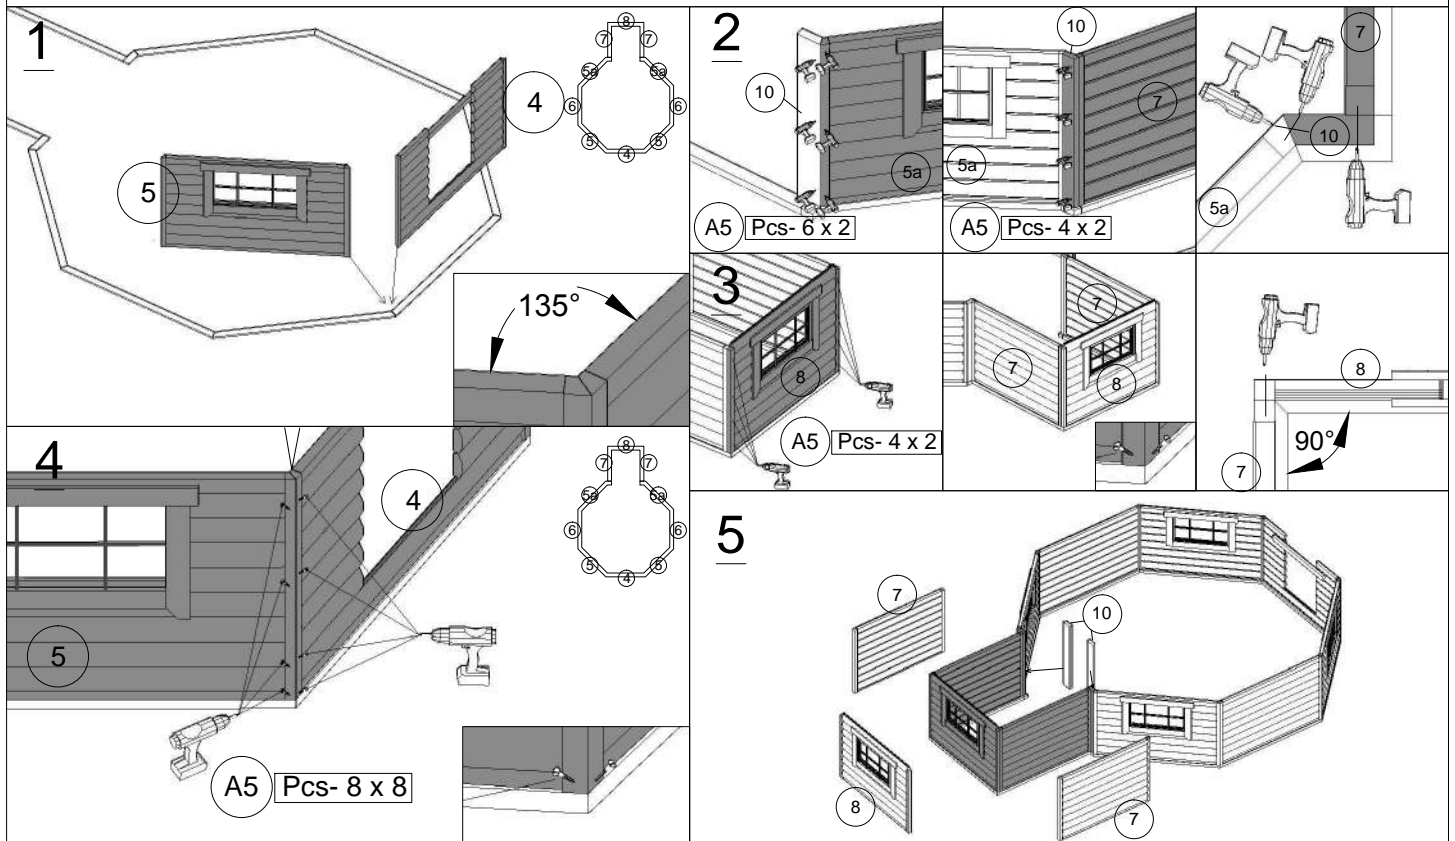

2. Grill cabin 16.5 with extension