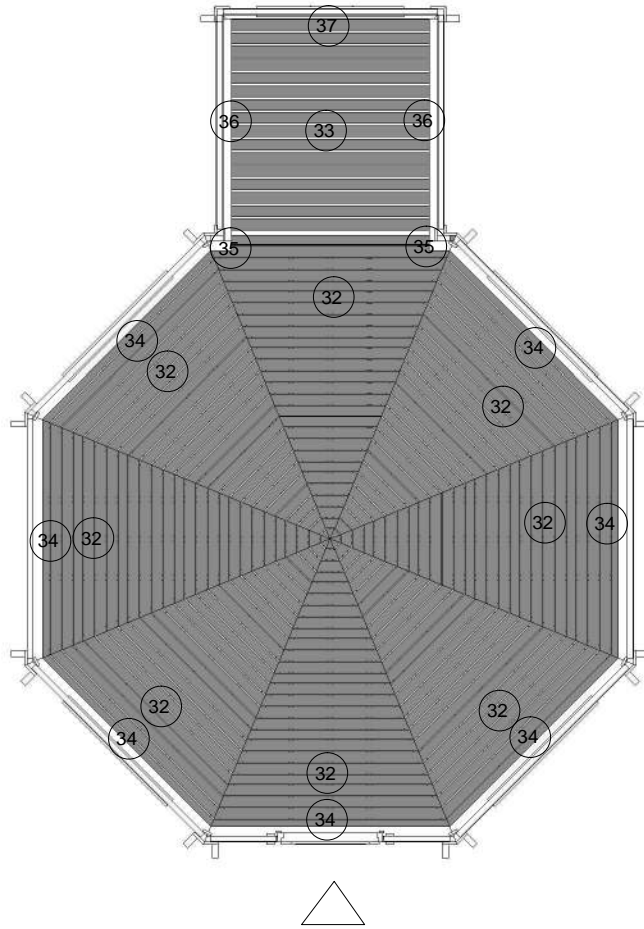

5. GRILL CABIN- 16.5 with extension

| No. | x/z y | Detail | Pcs | Dimension (x, y, z) mm | |
|-----|----------|---|--------|----------------------------------|--|
| A0 | |  | 23 | 317 x 1000 x 3 | |
| A1 | |  | 2 2 | 100 x 1500 x 3 100 x 2500 x 3 | |
| A2 | |  | 146 | 335 x 250 x 3 | |
| A3 | |  | 151 | 5 x 100 | |
| A4 | |  | 20 | 6 x 80 | |
| A5 | |  | 368 | 4 x 70 | |
| A6 | |  | 270 | 3.5 x 45 | |
| A7 | |  | 45 | 3 x 30 | |
| A8 | |  | 20 | 3 x 16 | |
| A9 | |  | 42 | 4.2 x 13 | |
| A10 | |  | 2 p | 2.5 x 20 | |
| A11 | |  | 4 | 2 x 50 | |
| A12 | |  | 4 | 4 x 53 | |
| A13 | |  | 1 | 315 x 640 x 25 | |
| A14 | |  | 3 | 195 x 595 x 25 | |
| A15 | |  | 4 | 12 x 2250 | |
| A16 | |  | 3 | _____ | |
| A17 | |  | 1 | _____ | |
| A18 | |  | 1 | _____ | |
| | | | | | |
| | | | | | |
| | | | | | |
| | | | | | |
| | | | | | |
| | | | | | |

1. Grill cabin 16.5 with extension

2. Grill cabin 16.5 with extension

3. Grill cabin 16.5 with extension

4. Grill cabin 16.5 with extension

5. Grill cabin - 16.5 with extension

6. Grill cabin 16.5 with extension

7. Grill cabin 16.5 with extension

1

2

3

4

5

8. Grill cabin 16.5 with extension

9. Grill cabin 16.5 with extension