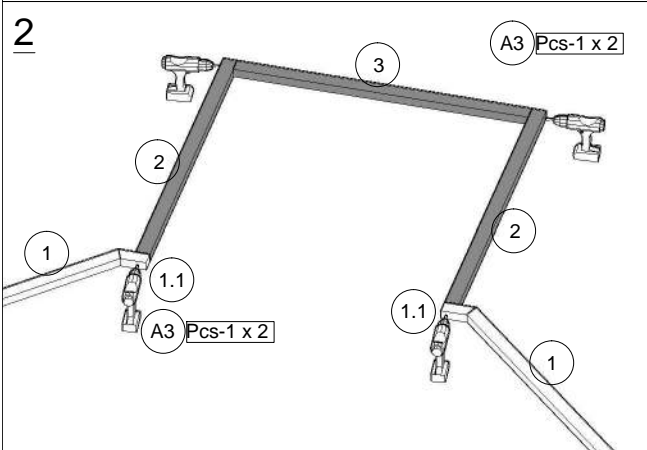

1. Grill cabin 16.5 with extension